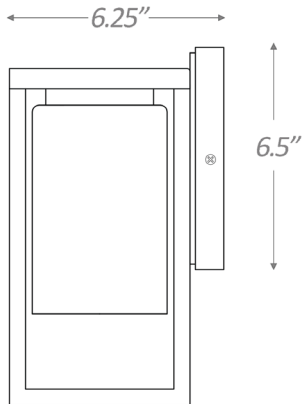

## GLADWIN 1-LIGHT WALL LANTERN

Front View

Side View

<b>Description:</b>	Gladwin 1-light wall lantern
<b>Finish:</b>	Matte Black
<b>Dimensions:</b>	6" W x 10-1/2" H x 6-1/4" ext. Height on center: 3-1/4"
<b>Bulbs:</b>	1-100w med.
<b>Certification:</b>	cETL / wet location

<b>Material:</b>	Steel
<b>Glass:</b>	Opal etched
<b>Back Plate Dimensions:</b>	4.5" W x 6.5" H
<b>Chain/Wire:</b>	NA
<b>Additional Finishes:</b>	NA