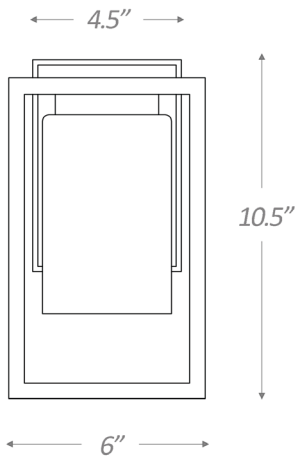

## GLADWIN 1-LIGHT WALL LANTERN

Front View

Side View

<b>Description:</b>	Gladwin 1-light wall lantern
<b>Finish:</b>	Matte Black
<b>Dimensions:</b>	6" W x 10-1/2" H x 6-1/4" ext. Height on center: 3-1/4"
<b>Bulbs:</b>	1-100w med.
<b>Certification:</b>	cETL / wet location

<b>Material:</b>	Steel
<b>Glass:</b>	Opal etched
<b>Back Plate Dimensions:</b>	4.5" W x 6.5" H
<b>Chain/Wire:</b>	NA
<b>Additional Finishes:</b>	NA