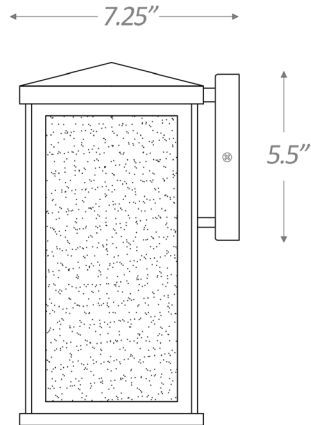

1049BK

LYONS 1-LIGHT WALL LANTERN

Front View

Side View

Description:	Lyons 1-light wall lantern
Finish:	Matte Black
Dimensions:	6" W x 12" H x 7-1/4" ext. Height on center: 3-1/4"
Bulbs:	1-100w med.
Certification:	cETL / wet location

Material:	Steel
Glass:	Champagne Seedy
Back Plate Dimensions:	5.5" W x 5.5" H
Chain/Wire:	NA
Additional Finishes:	NA