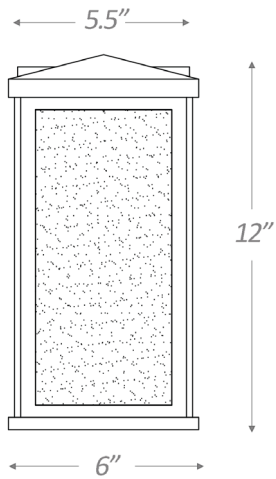

1049BK

LYONS 1-LIGHT WALL LANTERN

Front View

Side View

Description:	Lyons 1-light wall lantern
Finish:	Matte Black
Dimensions:	6" W x 12" H x 7-1/4" ext. Height on center: 3-1/4"
Bulbs:	1-100w med.
Certification:	cETL / wet location

Material:	Steel
Glass:	Champagne Seedy
Back Plate Dimensions:	5.5" W x 5.5" H
Chain/Wire:	NA
Additional Finishes:	NA