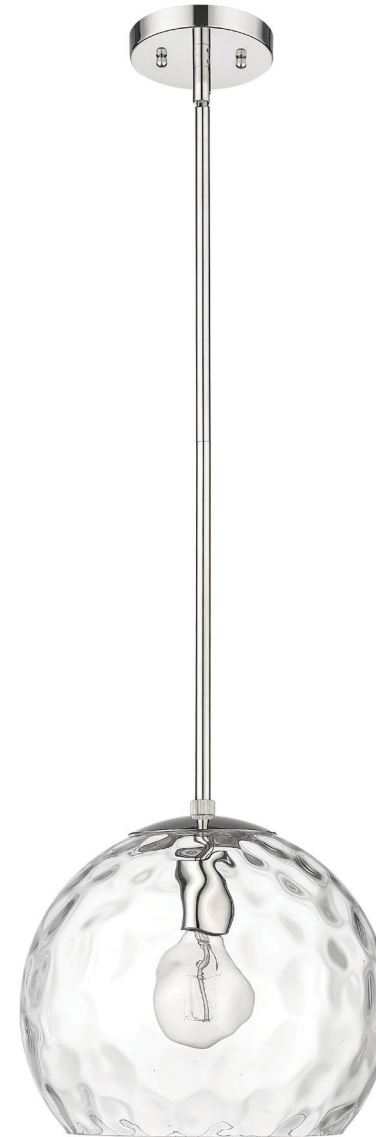

ACCLAIM
LIGHTING

INTERIOR • OUTDOOR

2022 New Items

CORMAC

FINISH: Washed Gold

IN10015WG

IN10016WG

ITEM	BULBS	DIMENSIONS	EXTENSION	CANOPY/ BACK PLATE	CHAIN/WIRE	HEIGHT ON CENTER	ADDITIONAL FINISHES
IN10015WG	4-60w Cand.	10" Sq. x 18-1/4" H	--	5" Dia. Canopy	12' Wire, 5' Chain	--	--
IN10016WG	4-60w Cand.	16" Sq. x 24" H	--	5" Dia. Canopy	12' Wire, 5' Chain	--	--

HALE

FINISH: Matte Black and Polished Nickel

IN20026BK

IN20026PN

ITEM	BULBS	DIMENSIONS	EXTENSION	CANOPY/ BACK PLATE	CHAIN/WIRE	STEMS	HEIGHT ON CENTER	ADDITIONAL FINISHES
IN20026BK	8-60w Cand.	42" W x 34.5" D x 10-1/2" H	--	4-3/4" Dia. Canopy	12' Wire	3-12", 1-6", 1-3"	--	PN
IN20026PN	8-60w Cand.	42" W x 34.5" D x 10-1/2" H	--	4-3/4" Dia. Canopy	12' Wire	3-12", 1-6", 1-3"	--	BK

*height does not include bulbs

COYLE

FINISH: White with Polished Nickel
Candle Sleeves

IN20040WH

IN20042WH

IN20041WH

MACKENZIE

FINISH: Polished Nickel
GLASS: Water Ripple

DEVONSHIRE

FINISH: Satin Nickel and Antique Brass

IN10010SN

IN10010ATB

ITEM	BULBS	DIMENSIONS	EXTENSION	CANOPY/ BACK PLATE	CHAIN/WIRE	STEMS	HEIGHT ON CENTER	ADDITIONAL FINISHES
IN10010ATB	1-60w Med.	10" Dia. x 19-1/2" H	--	5" Dia. Canopy	5' Chain, 12' Wire	--	--	SN
IN10010SN	1-60w Med.	10" Dia. x 19-1/2" H	--	5" Dia. Canopy	5' Chain, 12' Wire	--	--	ATB