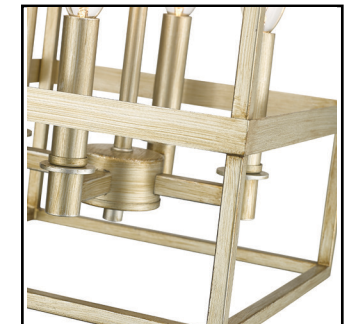

ACCLAIM
LIGHTING

INTERIOR • OUTDOOR

2022 New Items

CORMAC

FINISH: Washed Gold

IN10015WG

IN10016WG

ITEM	BULBS	DIMENSIONS	EXTENSION	CANOPY/ BACK PLATE	CHAIN/WIRE	HEIGHT ON CENTER	ADDITIONAL FINISHES
IN10015WG	4-60w Cand.	10" Sq. x 18-1/4" H	--	5" Dia. Canopy	12' Wire, 5' Chain	--	--
IN10016WG	4-60w Cand.	16" Sq. x 24" H	--	5" Dia. Canopy	12' Wire, 5' Chain	--	--

ATB | Antique Brass

BK | Matte Black

PN | Polished Nickel

SN | Satin Nickel

WG | Washed Gold

WH | White

ITEM	BULBS	DIMENSIONS	EXTENSION	CANOPY/BACK PLATE	CHAIN/WIRE	HEIGHT ON CENTER	ADDITIONAL FINISHES
IN40047PN	1-60w Med.	6-1/2" W x 9-1/2" H	8"	4-1/2" W x 7-1/2" H	-	3-3/4"	--
IN40048PN	2-60w Med.	16" W x 10" H	7-1/4"	7-1/2" W x 4-1/2" H	-	2-1/4"	--
IN40049PN	3-60w Med.	26" W x 10" H	7-1/4"	7-1/2" W x 4-1/2" H	-	2-1/4"	--
IN40050PN	4-60w Med.	36" W x 10" H	7-1/4"	7-1/2" W x 4-1/2" H	-	2-1/4"	--