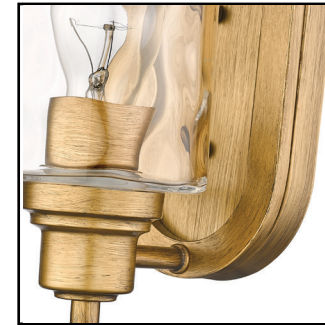

MACKENZIE

FINISH: Polished Nickel
GLASS: Water Ripple
MOUNTING: Up or Down

IN40048PN

IN40049PN

IN40047PN

IN40050PN

INTERIOR FINISHES

AG | Antique Gold

ATB | Antique Brass

BK | Matte Black

PN | Polished Nickel

SN | Satin Nickel

WG | Washed Gold

WH | White

ITEM	BULBS	DIMENSIONS	EXTENSION	CANOPY/BACK PLATE	CHAIN/WIRE	HEIGHT ON CENTER	ADDITIONAL FINISHES
IN40047PN	1-60w Med.	6-1/2" W x 9-1/2" H	8"	4-1/2" W x 7-1/2" H	-	3-3/4"	--
IN40048PN	2-60w Med.	16" W x 10" H	7-1/4"	7-1/2" W x 4-1/2" H	-	2-1/4"	--
IN40049PN	3-60w Med.	26" W x 10" H	7-1/4"	7-1/2" W x 4-1/2" H	-	2-1/4"	--
IN40050PN	4-60w Med.	36" W x 10" H	7-1/4"	7-1/2" W x 4-1/2" H	-	2-1/4"	--