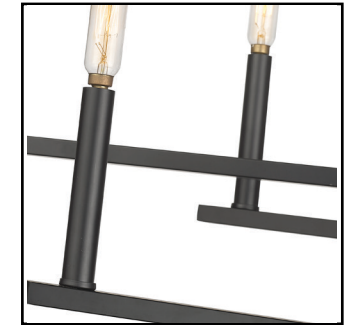

ACCLAIM
LIGHTING

INTERIOR • OUTDOOR

2022 New Items

CORMAC

FINISH: Washed Gold

IN10015WG

IN10016WG

ITEM	BULBS	DIMENSIONS	EXTENSION	CANOPY/ BACK PLATE	CHAIN/WIRE	HEIGHT ON CENTER	ADDITIONAL FINISHES
IN10015WG	4-60w Cand.	10" Sq. x 18-1/4" H	--	5" Dia. Canopy	12' Wire, 5' Chain	--	--
IN10016WG	4-60w Cand.	16" Sq. x 24" H	--	5" Dia. Canopy	12' Wire, 5' Chain	--	--

ITEM	BULBS	DIMENSIONS	EXTENSION	CANOPY/BACK PLATE	CHAIN/WIRE	HEIGHT ON CENTER	ADDITIONAL FINISHES
IN40055AG	1-60w Med.	4-1/2" W x 8-3/4" H	6"	4-1/2" x 8" Oval	-	4"	PN
IN40056AG	2-60w Med.	13-3/4" W x 7-3/4" H	6"	8" x 4-1/2" Oval	-	2-1/4"	PN
IN40057AG	3-60w Med.	22" W x 7-3/4" H	6"	8" x 4-1/2" Oval	-	2-1/4"	PN

MACKENZIE

FINISH: Polished Nickel
GLASS: Water Ripple
MOUNTING: Up or Down

IN40048PN

IN40049PN

IN40047PN

IN40050PN

INTERIOR FINISHES

AG | Antique Gold

ATB | Antique Brass

BK | Matte Black

PN | Polished Nickel

SN | Satin Nickel

WG | Washed Gold

WH | White

ITEM	BULBS	DIMENSIONS	EXTENSION	CANOPY/BACK PLATE	CHAIN/WIRE	HEIGHT ON CENTER	ADDITIONAL FINISHES
IN40047PN	1-60w Med.	6-1/2" W x 9-1/2" H	8"	4-1/2" W x 7-1/2" H	-	3-3/4"	--
IN40048PN	2-60w Med.	16" W x 10" H	7-1/4"	7-1/2" W x 4-1/2" H	-	2-1/4"	--
IN40049PN	3-60w Med.	26" W x 10" H	7-1/4"	7-1/2" W x 4-1/2" H	-	2-1/4"	--
IN40050PN	4-60w Med.	36" W x 10" H	7-1/4"	7-1/2" W x 4-1/2" H	-	2-1/4"	--