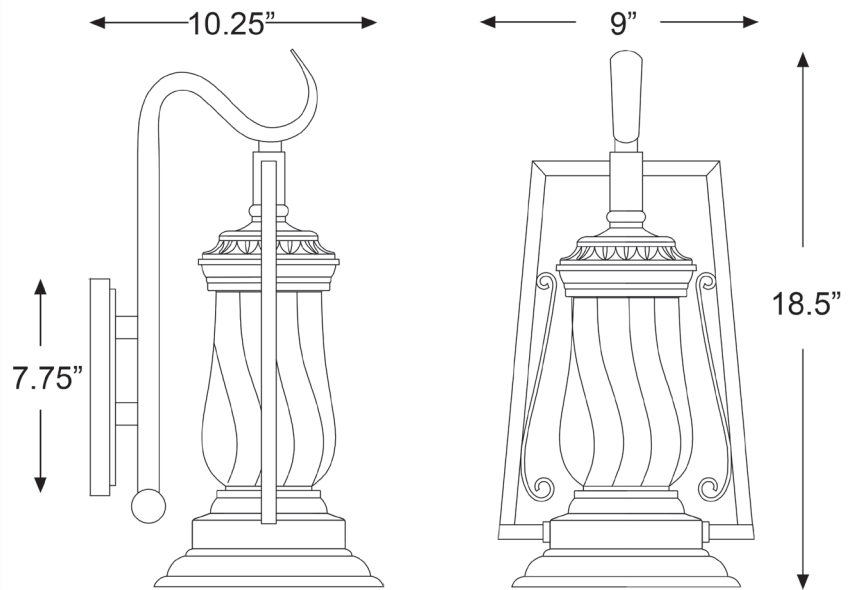

## KERO 1-LIGHT WALL LANTERN

<b>Description:</b>	Kero 1-light wall lantern
<b>Finish:</b>	Matte black
<b>Dimensions:</b>	9" W x 18-1/2" H x 10-1/4" ext. Height on center: 10"
<b>Bulbs:</b>	1-100w med.
<b>Installed Weight:</b>	4.6 lbs.
<b>Certification:</b>	Wet location

<b>Material:</b>	Cast aluminum
<b>Shade:</b>	Glass
<b>Glass:</b>	Clear diagonal swirl
<b>Back Plate Dimensions:</b>	4-1/2" x 7-3/4"
<b>Chain/Wire:</b>	NA
<b>Additional Finishes:</b>	NA