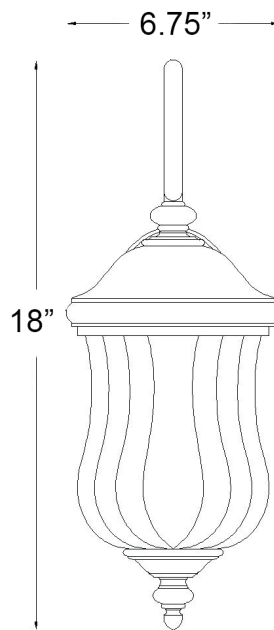

39702BC

BELLAGIO 1-LIGHT WALL LANTERN

Description: Bellagio 1-light wall lantern

Finish: Black coral

Dimensions: 6-3/4" W x 18" H x 10" ext.
 Height on center: 9-1/4"

Bulbs: 1-100w medium

Installed Weight: 4 lbs.

Certification: Wet location / c ETL

Material: MarbleX®

Glass: Clear seeded

Back Plate Dimensions: 5-1/4" x 8-3/4"

Chain/Wire: NA

Additional Finishes: NA