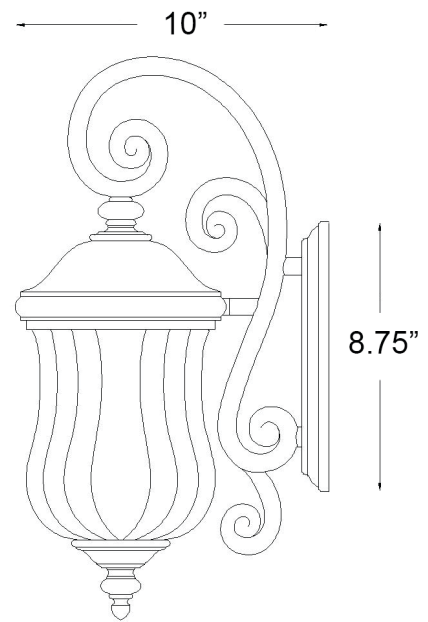

39702BC

BELLAGIO 1-LIGHT WALL LANTERN

Description: Bellagio 1-light wall lantern

Finish: Black coral

Dimensions: 6-3/4" W x 18" H x 10" ext.
 Height on center: 9-1/4"

Bulbs: 1-100w medium

Installed Weight: 4 lbs.

Certification: Wet location / c ETL

Material: MarbleX®

Glass: Clear seeded

Back Plate Dimensions: 5-1/4" x 8-3/4"

Chain/Wire: NA

Additional Finishes: NA