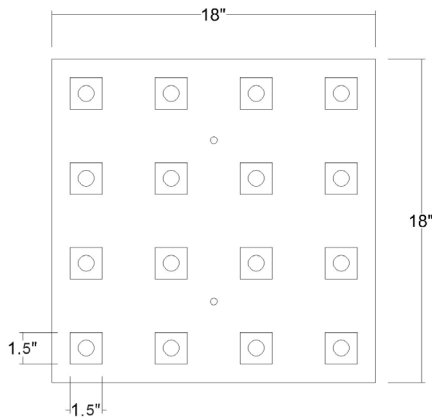

A900126-16-S

ICARUS 16-LIGHT CHANDELIER

Front view

Bottom view

Description:	Icarus 16-light chandelier
Finish:	Polished chrome
Dimensions:	6.75" H x 1.5" W x 1.5" D
Bulbs:	16 x 25W G9
Shade:	Clear square K9 crystal
Installed Weight:	41 lbs.
Certification:	c UL / dry location

Material:	Steel and glass
Glass:	4-sided cut crystal
Canopy Dimensions:	18" x 18"
Switch:	NA
Cord:	Silver, 12'
Dimmable:	Yes