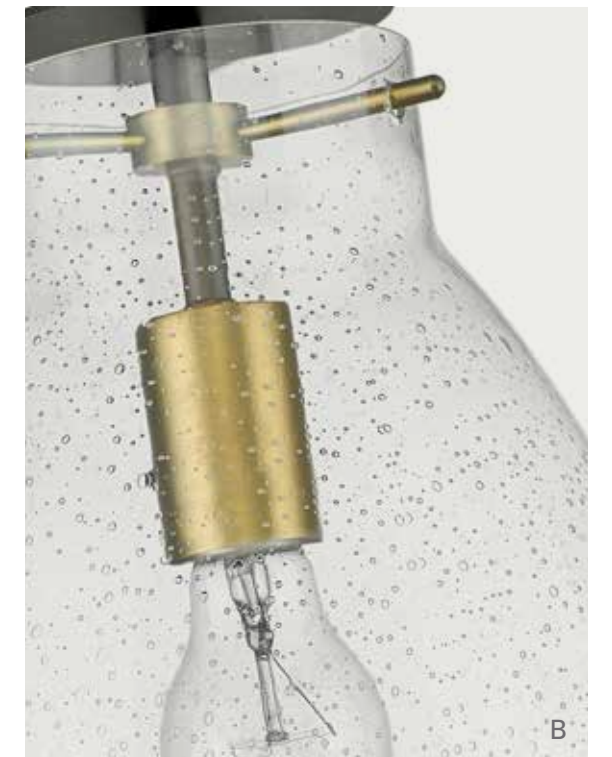

LIGHT

the way

A. MACKENZIE IN20046PN Polished Nickel
B. SHELBY IN20000ORB Oil-Rubbed Bronze and Antique Brass

A FRESH perspective

We've refreshed our bath selection, adding new collections to light and delight. Choose from a variety of styles and finishes — antique brass or gold, matte black, polished nickel and oil-rubbed bronze. All of bath fixtures are damp-rated.