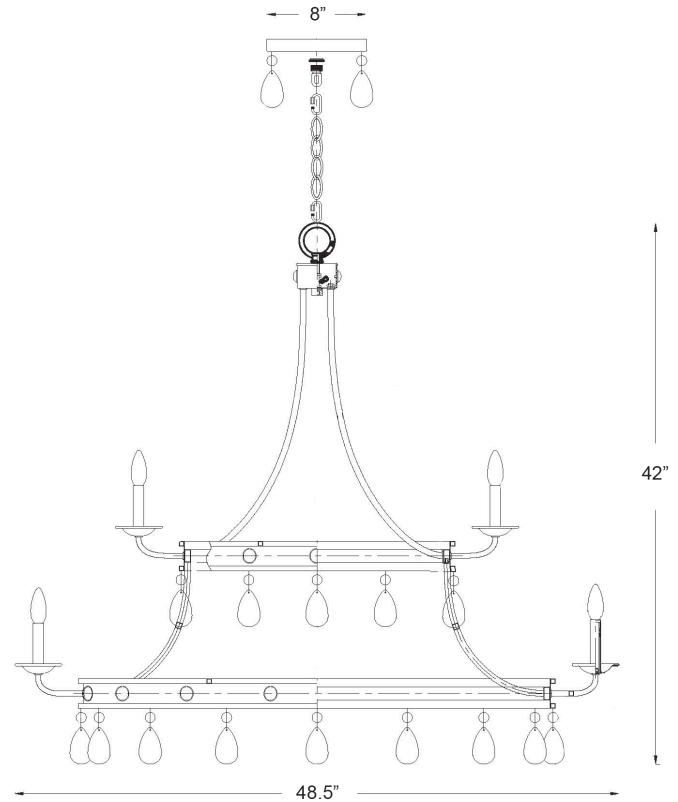

IN11028AG

KRISTA 24-LIGHT CHANDELIER

Description:	Krista 24-light chandelier
Finish:	Antique gold
Dimensions:	48-1/2" D x 42" H
Bulbs:	24-60w candelabra
Installed Weight:	42 lbs.
Certification:	Dry location / c UL

Material:	Steel and K9 crystal
Shades:	NA
Glass:	NA
Canopy Dimensions:	8" dia.
Chain/Wire:	5' chain, 12' wire
Additional Finishes:	NA