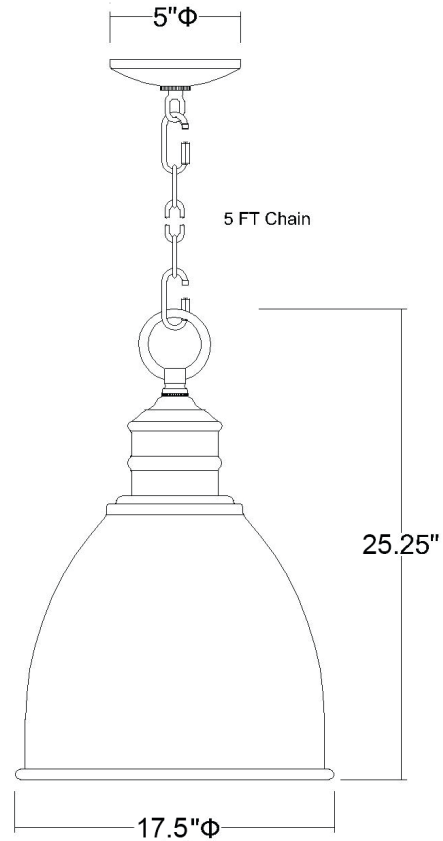

IN11170SN

COLBY 1-LIGHT PENDANT

Description:	Colby 1-light pendant
Finish:	Satin Nickel
Dimensions:	17-1/2" D x 25-1/4" H
Bulbs:	1-100w medium
Installed Weight:	9 lbs.
Certification:	Dry location / c UL
Material:	Steel

Shade:	Steel
Glass:	NA
Canopy Dimensions:	5" dia.
Chain/Wire:	5" chain, 12' wire
Additional Finishes:	White with gloss white interior, matte black with white interior, and oil-rubbed bronze with raw brass interior