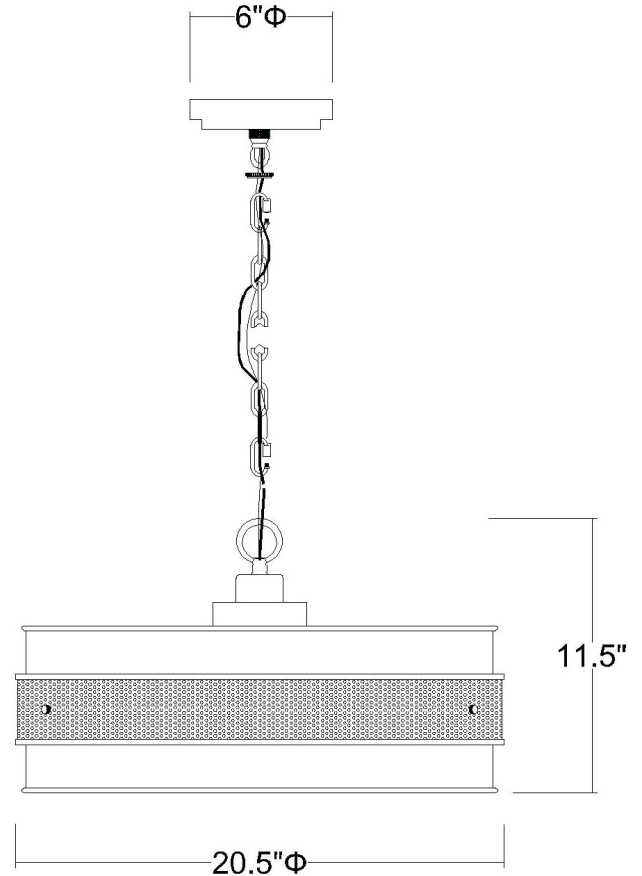

# IN11600BZP RYKER 3-LIGHT PENDANT

<b>Description:</b>	Ryker 3-Light Pendant
<b>Finish:</b>	Bronze Patina
<b>Dimensions:</b>	20-1/2" Dia. x 11-1/2" H
<b>Bulbs:</b>	3-60W Med.
<b>Installed Weight:</b>	4.6 lbs.
<b>Certification:</b>	cUL / dry location

<b>Material:</b>	Steel
<b>Shades:</b>	Steel
<b>Glass:</b>	NA
<b>Canopy Dimensions:</b>	6" Dia.
<b>Chain/Wire:</b>	5' Chain, 12' Wire
<b>Additional Finishes:</b>	NA