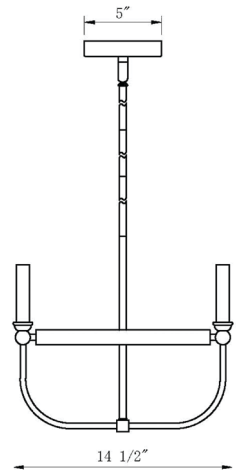

# IN20031BK BECKETT 10-LIGHT CHANDELIER

<b>Description:</b>	Bekcett 10-light chandelier
<b>Finish:</b>	Matte black
<b>Dimensions:</b>	40" L x 14-1/2" W x 11" H
<b>Bulbs:</b>	10-60w Cand.
<b>Installed Weight:</b>	12.5 lbs.
<b>Certification:</b>	cETL / dry location

<b>Material:</b>	Steel
<b>Shades:</b>	NA
<b>Glass:</b>	NA
<b>Canopy Dimensions:</b>	12-3/4" x 5"
<b>Chain/Wire:</b>	12' wire
<b>Stems:</b>	6-12", 2-6", 2-3"