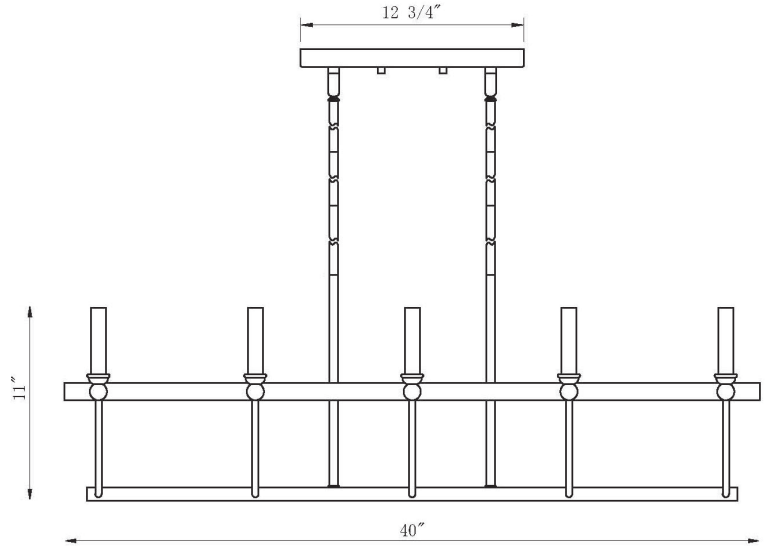

# IN20031BK BECKETT 10-LIGHT CHANDELIER

<b>Description:</b>	Bekcett 10-light chandelier
<b>Finish:</b>	Matte black
<b>Dimensions:</b>	40" L x 14-1/2" W x 11" H
<b>Bulbs:</b>	10-60w Cand.
<b>Installed Weight:</b>	12.5 lbs.
<b>Certification:</b>	cETL / dry location

<b>Material:</b>	Steel
<b>Shades:</b>	NA
<b>Glass:</b>	NA
<b>Canopy Dimensions:</b>	12-3/4" x 5"
<b>Chain/Wire:</b>	12' wire
<b>Stems:</b>	6-12", 2-6", 2-3"