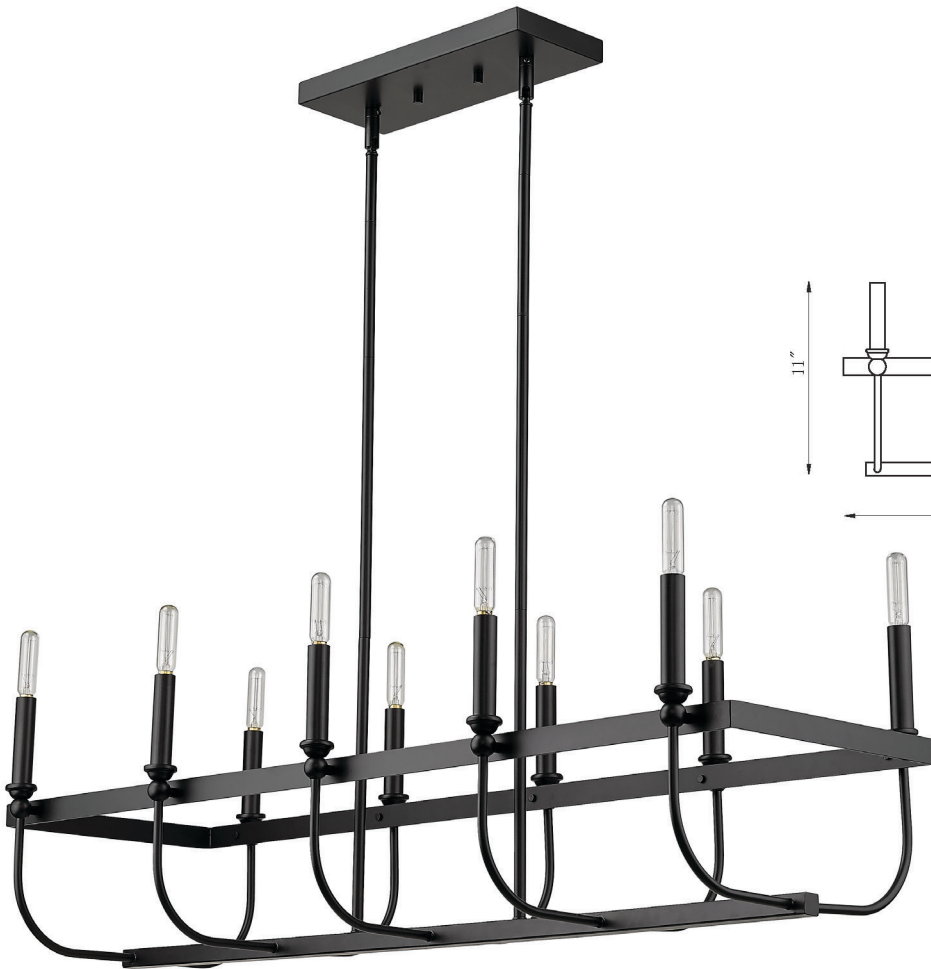

# IN20031BK BECKETT 10-LIGHT CHANDELIER

<b>Description:</b>	Bekcett 10-light chandelier
<b>Finish:</b>	Matte black
<b>Dimensions:</b>	40" L x 14-1/2" W x 11" H
<b>Bulbs:</b>	10-60w Cand.
<b>Installed Weight:</b>	12.5 lbs.
<b>Certification:</b>	cETL / dry location

<b>Material:</b>	Steel
<b>Shades:</b>	NA
<b>Glass:</b>	NA
<b>Canopy Dimensions:</b>	12-3/4" x 5"
<b>Chain/Wire:</b>	12' wire
<b>Stems:</b>	6-12", 2-6", 2-3"