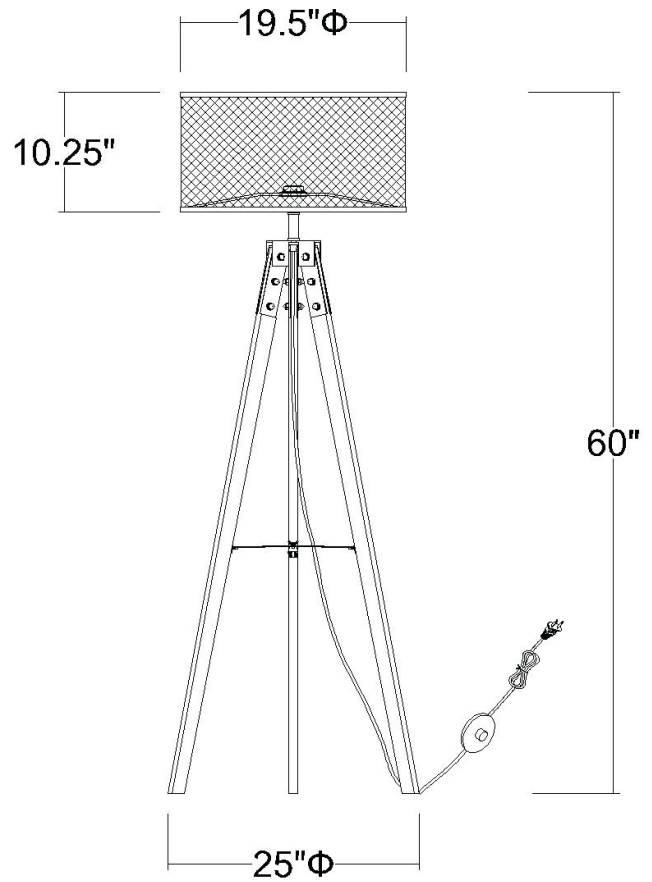

TF70060BK CAPPRICE 1-LIGHT FLOOR LAMP

Description:	Capprice 1-Light Floor Lamp
Finish:	Matte Black
Dimensions:	25" Dia. x 60" H
Bulbs:	1-100W Med.
Installed Weight:	8.4 lbs.
Certification:	ETL

Material:	Steel and wood
Shade:	Steel
Shade Dimensions:	19-1/2" Dia. x 10-1/4" H
Glass:	NA
Cord:	8' black plug-in
Switch:	On/Off Foot