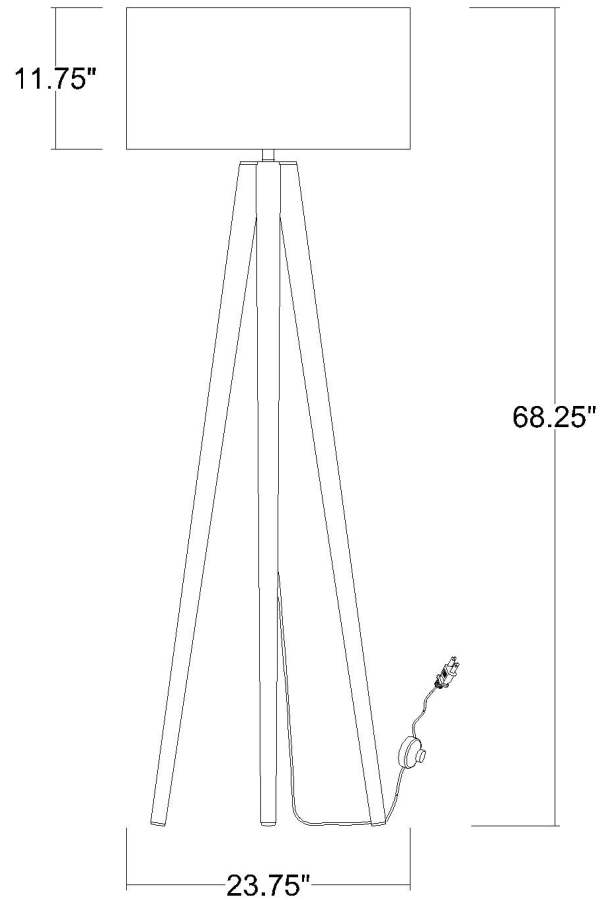

TF70070BK TOURER 1-LIGHT FLOOR LAMP

Description:	Tourer 1-Light Floor Lamp
Finish:	Matte Black
Dimensions:	23-3/4" Dia. x 68-1/4" H
Bulbs:	1-100W Med.
Installed Weight:	24 lbs.
Certification:	ETL

Material:	Steel and fabric
Shade:	Fabric
Shade Dimensions:	23-3/4" Dia. x 11-3/4" H
Glass:	NA
Cord:	8' black plug-in
Switch:	On/Off Foot