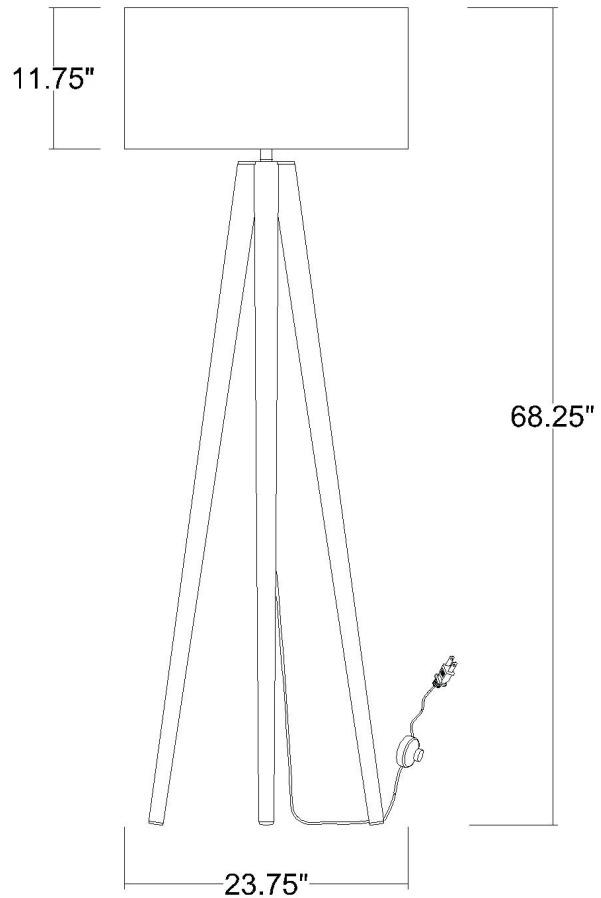

TF70070WH TOURER 1-LIGHT FLOOR LAMP

Description: Tourer 1-Light Floor Lamp

Finish: White

Dimensions: 23-3/4" Dia. x 68-1/4" H

Bulbs: 1-100W Med.

Installed Weight: 24 lbs.

Certification: ETL

Material: Steel and fabric

Shade: Fabric

Shade Dimensions: 23-3/4" Dia. x 11-3/4" H

Glass: NA

Cord: 8' white plug-in

Switch: On/Off Foot