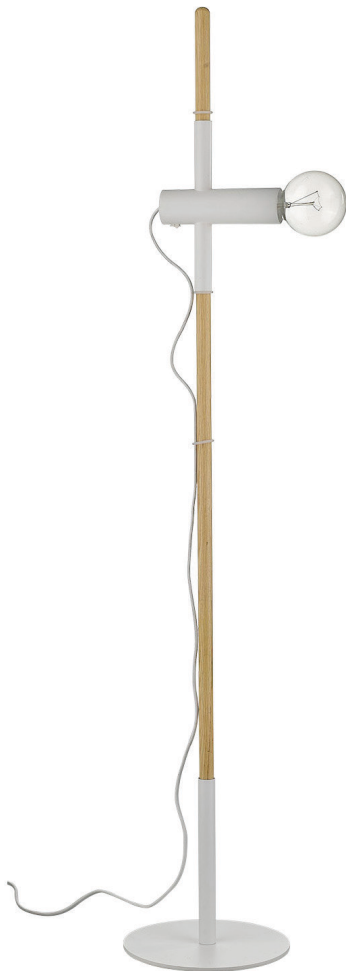

# TF70090WH HILYTE 1-LIGHT FLOOR LAMP

**Description:** Hilyte 1-Light Floor Lamp

**Finish:** White

**Dimensions:** 10" Dia. x 55-1/4" H

**Bulbs:** 1-100W Med.

**Installed Weight:** 8.35 lbs.

**Certification:** ETL

**Material:** Steel and wood

**Shade:** NA

**Shade Dimensions:** NA

**Glass:** NA

**Cord:** 8' white plug-in

**Switch:** On/Off Foot