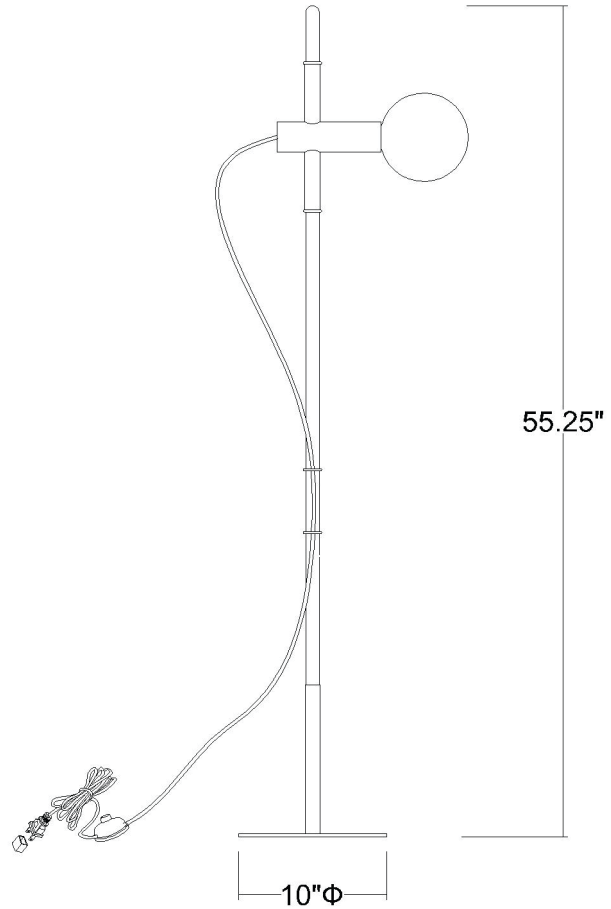

# TF70090WH HILYTE 1-LIGHT FLOOR LAMP

**Description:** Hilyte 1-Light Floor Lamp

**Finish:** White

**Dimensions:** 10" Dia. x 55-1/4" H

**Bulbs:** 1-100W Med.

**Installed Weight:** 8.35 lbs.

**Certification:** ETL

**Material:** Steel and wood

**Shade:** NA

**Shade Dimensions:** NA

**Glass:** NA

**Cord:** 8' white plug-in

**Switch:** On/Off Foot