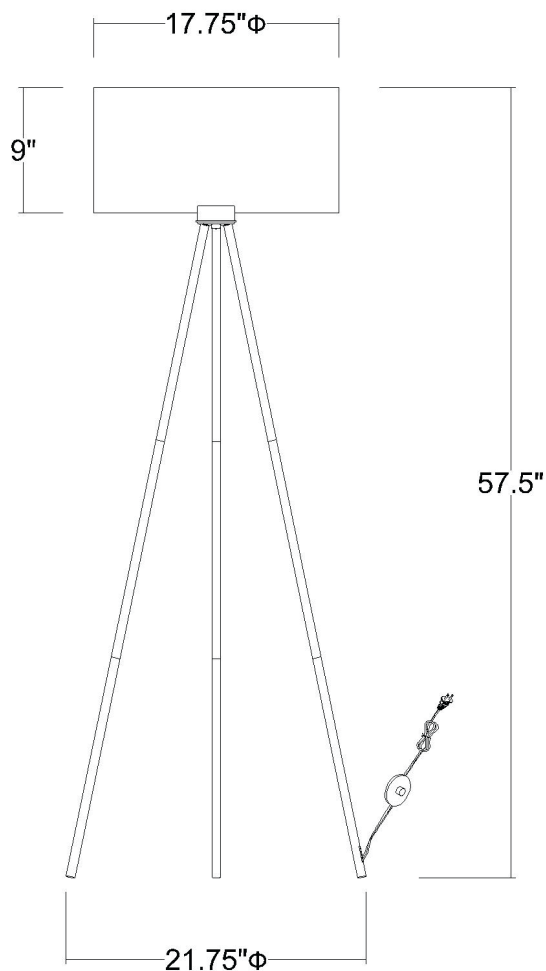

# TF70091BK

## LISBON 1-LIGHT FLOOR LAMP

**Description:** Lisbon 1-Light Floor Lamp

**Finish:** Matte Black

**Dimensions:** 21-3/4" Dia. x 57-1/2" H

**Bulbs:** 1-100W Med.

**Installed Weight:** 6 lbs.

**Certification:** ETL

**Material:** Steel and cork

**Shade:** Cork

**Shade Dimensions:** 17-3/4" Dia. x 9" H

**Glass:** NA

**Cord:** 8' black plug-in

**Switch:** On/Off Foot