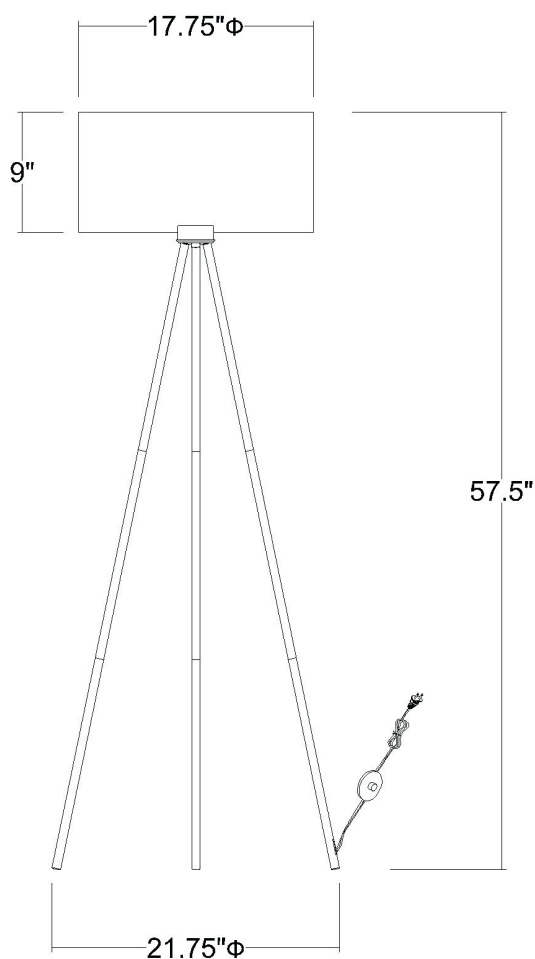

TF70095BK

MORENCI 1-LIGHT FLOOR LAMP

Description:	Morenci 1-Light Floor Lamp
Finish:	Matte Black
Dimensions:	21-3/4" Dia. x 57-1/2" H
Bulbs:	1-100W Med.
Installed Weight:	6 lbs.
Certification:	ETL

Material:	Steel and fabric
Shade:	Fabric
Shade Dimensions:	17-3/4" Dia. x 9" H
Glass:	NA
Cord:	8' black plug-in
Switch:	On/Off Foot