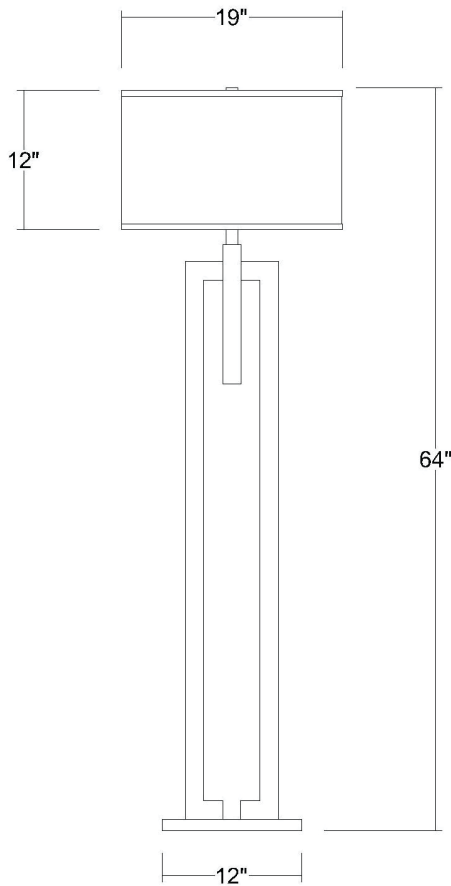

TF7305 PRECISION FLOOR LAMP

Front view

Side view

Description:	Precision floor lamp	Material:	Steel and fabric
Finish:	Brushed nickel	Glass:	NA
Dimensions:	64" H x 19" L x 10" W	Back Plate Dimensions:	NA
Bulbs:	1 x 150W Med.	Switch:	3-way metal switch
Shade:	Ivory shantung	Cord:	Silver, 8' plug-in
Installed Weight:	15.75 lbs.	Dimmable:	Yes
Certification:	c UL		