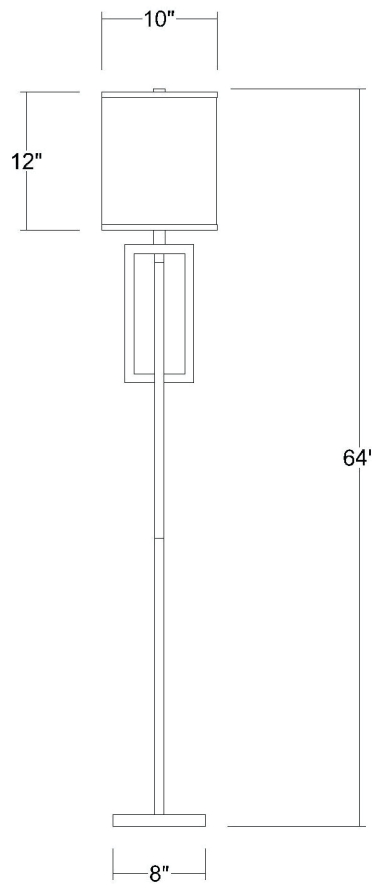

TF7305 PRECISION FLOOR LAMP

Front view

Side view

Description:	Precision floor lamp	Material:	Steel and fabric
Finish:	Brushed nickel	Glass:	NA
Dimensions:	64" H x 19" L x 10" W	Back Plate Dimensions:	NA
Bulbs:	1 x 150W Med.	Switch:	3-way metal switch
Shade:	Ivory shantung	Cord:	Silver, 8' plug-in
Installed Weight:	15.75 lbs.	Dimmable:	Yes
Certification:	c UL		