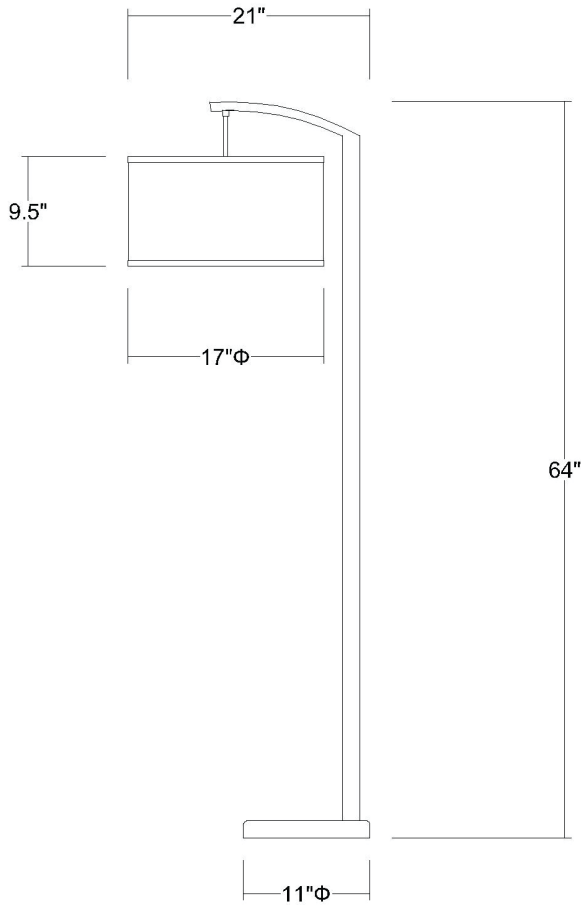

TF8214 STATION FLOOR LAMP

Description:	Station floor lamp
Finish:	Brushed nickel with white marble base
Dimensions:	64" H x 17" W x 21" ext.
Bulbs:	1 x 150W Med.
Shade:	Coarse ivory linen
Installed Weight:	20.75 lbs.

Certification:	c UL
Material:	Steel, marble, fabric
Glass:	NA
Back Plate Dimensions:	NA
Switch:	In-line foot switch
Cord:	Silver, 8' plug-in
Dimmable:	Yes