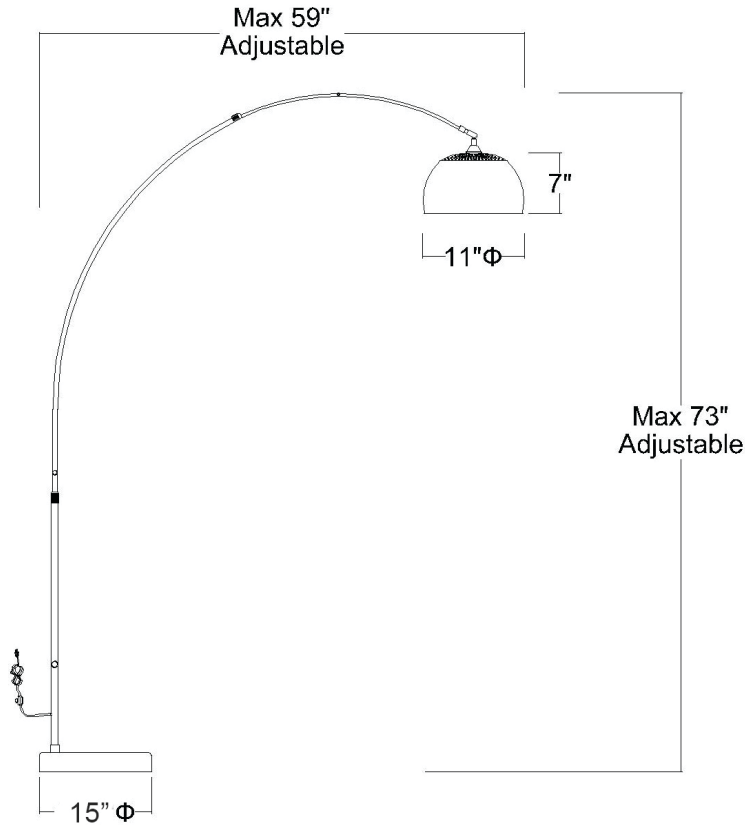

TFA8005 MID ARC FLOOR LAMP

Description:	Mid arc floor lamp
Finish:	Brushed nickel with white marble base
Dimensions:	65" - 73" H, 54" - 59" ext.
Bulbs:	1 x 150W Med.
Shade:	Metal with white interior
Installed Weight:	45.5 lbs.
Certification:	c UL

Material:	Marble, steel, stainless steel
Glass:	NA
Back Plate Dimensions:	NA
Switch:	In-line foot switch
Cord:	Silver, 8' plug-in
Dimmable:	Yes