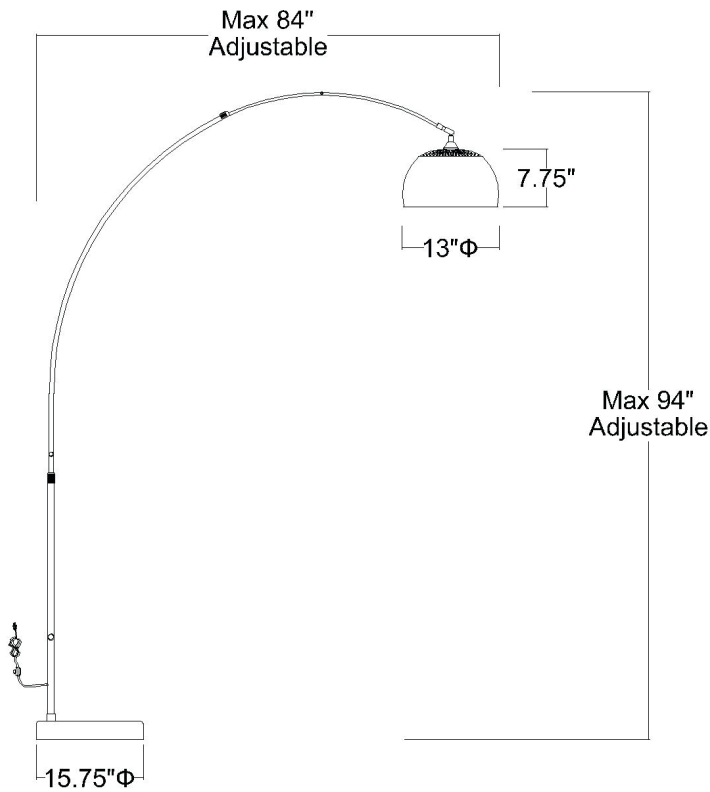

TFA9005 MID ARC FLOOR LAMP

Description:	Mid arc floor lamp
Finish:	Brushed nickel with white marble base
Dimensions:	86" - 94" H x 84" max. ext.
Bulbs:	1 x 150W Med.
Shade:	Metal with white interior
Installed Weight:	51 lbs.
Certification:	c UL

Material:	Marble, steel, stainless steel
Glass:	NA
Back Plate Dimensions:	NA
Switch:	In-line foot switch
Cord:	Silver, 8' plug-in
Dimmable:	Yes