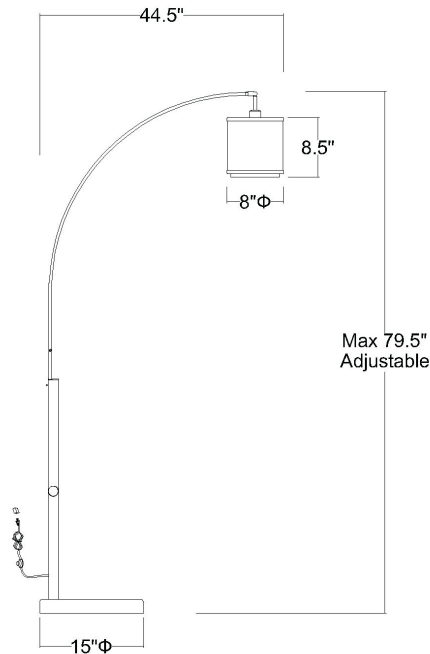

TFA9307 LUX TREE FLOOR LAMP

Front view

Side view

Description:	Lux tree floor lamp
Finish:	Brushed nickel with black marble base
Dimensions:	Adjusts 79.5" H x 78" W 44.5" ext.
Bulbs:	3 x 60W Med.
Shade:	Sheer snow/shantung two tier
Installed Weight:	46.5 lbs.

Certification:	c UL
Material:	Marble, fabric, steel
Glass:	NA
Back Plate Dimensions:	NA
Switch:	4-way metal switch
Cord:	Silver, 8' plug-in
Dimmable:	Yes