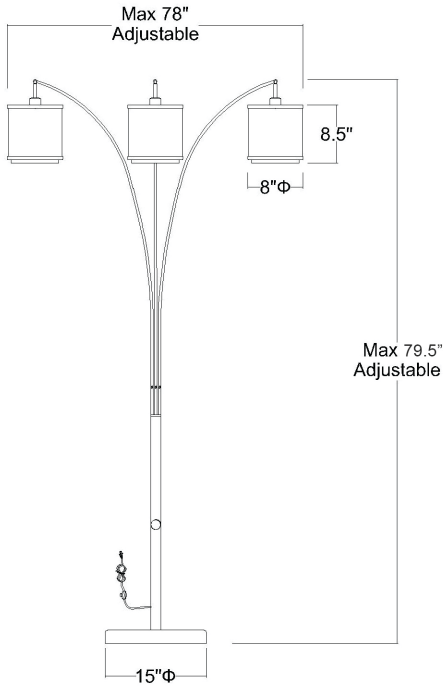

TFA9307 LUX TREE FLOOR LAMP

Front view

Side view

Description:	Lux tree floor lamp
Finish:	Brushed nickel with black marble base
Dimensions:	Adjusts 79.5" H x 78" W 44.5" ext.
Bulbs:	3 x 60W Med.
Shade:	Sheer snow/shantung two tier
Installed Weight:	46.5 lbs.

Certification:	c UL
Material:	Marble, fabric, steel
Glass:	NA
Back Plate Dimensions:	NA
Switch:	4-way metal switch
Cord:	Silver, 8' plug-in
Dimmable:	Yes