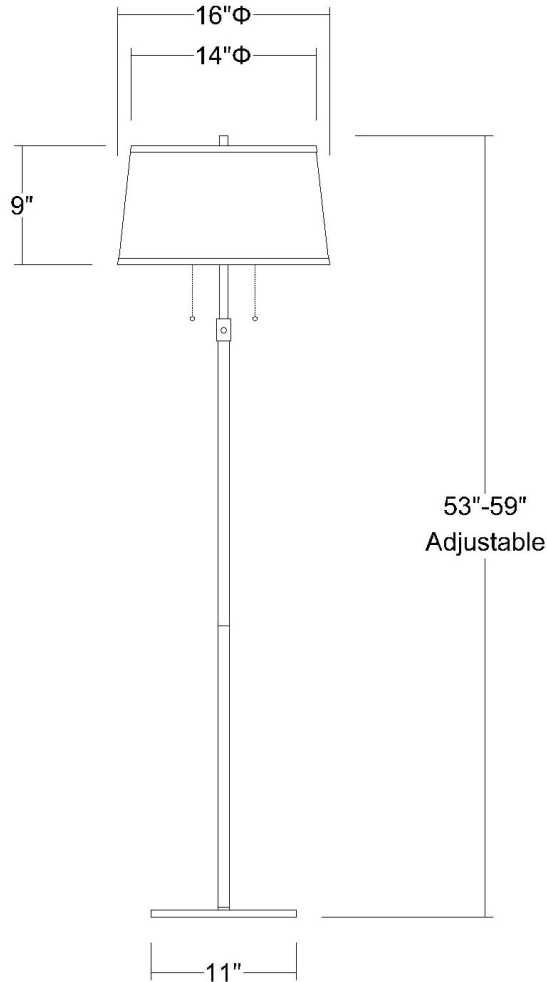

# TFB435-26

## URBAN BASIC FLOOR LAMP

<b>Description:</b>	Urban basic floor lamp
<b>Finish:</b>	Polished chrome
<b>Dimensions:</b>	Adjusts 53" - 59" H x 16" W
<b>Bulbs:</b>	2 x 100W Med.
<b>Shade:</b>	Off-white linen
<b>Installed Weight:</b>	13 lbs.
<b>Certification:</b>	c UL

<b>Material:</b>	Steel and fabric
<b>Glass:</b>	NA
<b>Back Plate Dimensions:</b>	NA
<b>Switch:</b>	On/off pull chain
<b>Cord:</b>	Silver, 8' plug-in
<b>Dimmable:</b>	Yes