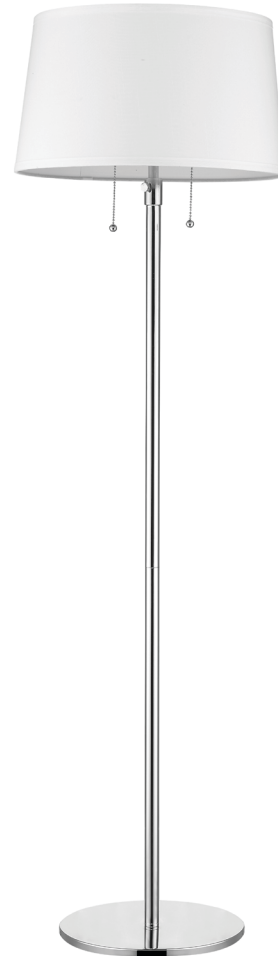

# TFB435-26

## URBAN BASIC FLOOR LAMP

<b>Description:</b>	Urban basic floor lamp
<b>Finish:</b>	Polished chrome
<b>Dimensions:</b>	Adjusts 53" - 59" H x 16" W
<b>Bulbs:</b>	2 x 100W Med.
<b>Shade:</b>	Off-white linen
<b>Installed Weight:</b>	13 lbs.
<b>Certification:</b>	c UL

<b>Material:</b>	Steel and fabric
<b>Glass:</b>	NA
<b>Back Plate Dimensions:</b>	NA
<b>Switch:</b>	On/off pull chain
<b>Cord:</b>	Silver, 8' plug-in
<b>Dimmable:</b>	Yes