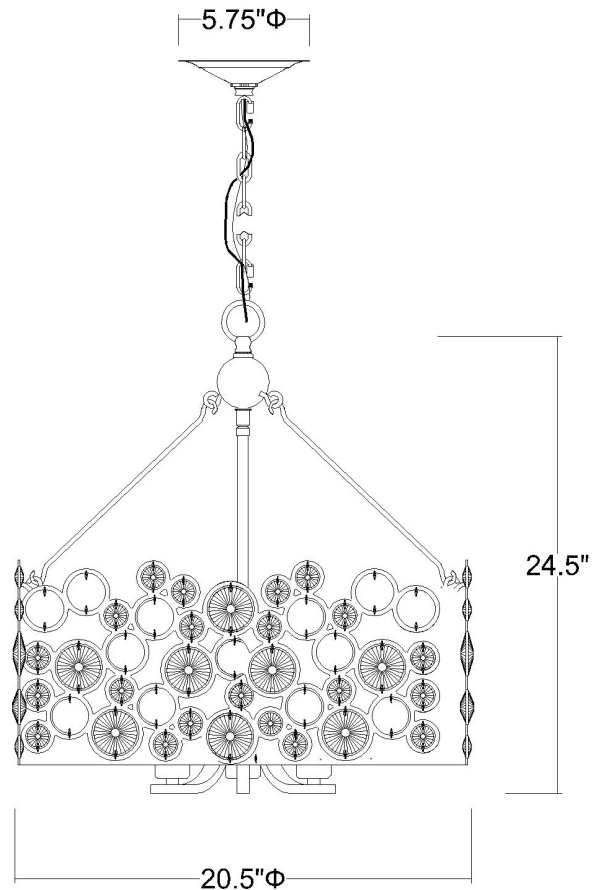

TP10001ASL VITTOZZI 3-LIGHT CHANDELIER

Description:	Vitozzi 3-Light Chandelier
Finish:	Antique Silver Leaf
Dimensions:	20-1/2" Dia. x 24-1/2" H
Bulbs:	3-100W Med.
Installed Weight:	12.3 lbs.
Certification:	cETL / dry location

Material:	Steel and crystal
Shades:	NA
Glass:	NA
Canopy Dimensions:	5-3/4" Dia.
Chain/Wire:	5' Chain, 12' Wire
Additional Finishes:	NA