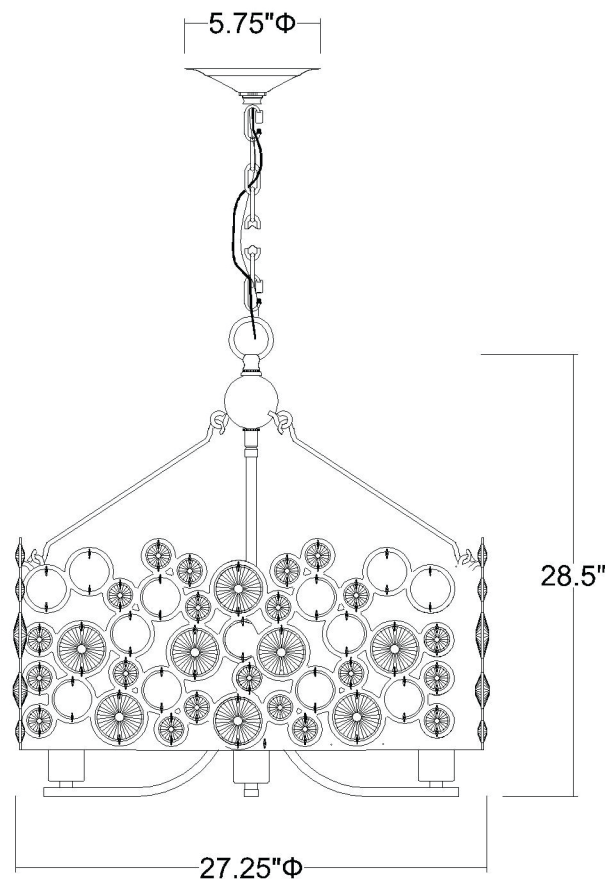

TP10002ASL VITTOZZI 4-LIGHT CHANDELIER

Description: Vitozzi 4-Light Chandelier

Finish: Antique Silver Leaf

Dimensions: 27-1/4" Dia. x 28-1/2" H

Bulbs: 4-100W Med.

Installed Weight: 15.8 lbs.

Certification: cETL / dry location

Material: Steel and crystal

Shades: NA

Glass: NA

Canopy Dimensions: 5-3/4" Dia.

Chain/Wire: 5' Chain, 12' Wire

Additional Finishes: NA