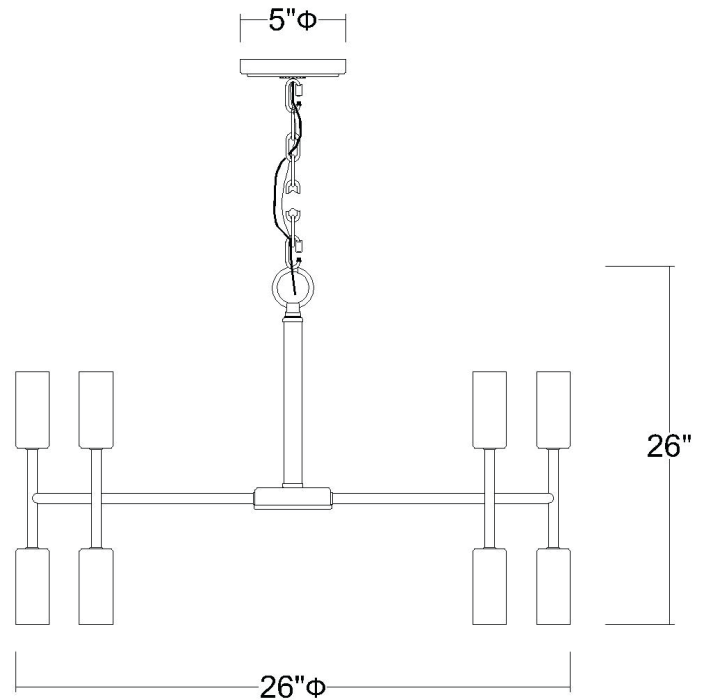

TP10015AB PERRET 10-LIGHT CHANDELIER

Description:	Perret 10-Light Chandelier
Finish:	Aged Brass
Dimensions:	26" Dia. x 26" H
Bulbs:	10-60W Med.
Installed Weight:	8.2 lbs.
Certification:	cUL / dry location

**dimensions do not include bulbs*

Material:	Steel
Shades:	NA
Glass:	NA
Canopy Dimensions:	5" Dia.
Chain/Wire:	5' Chain, 12' Wire
Additional Finishes:	NA