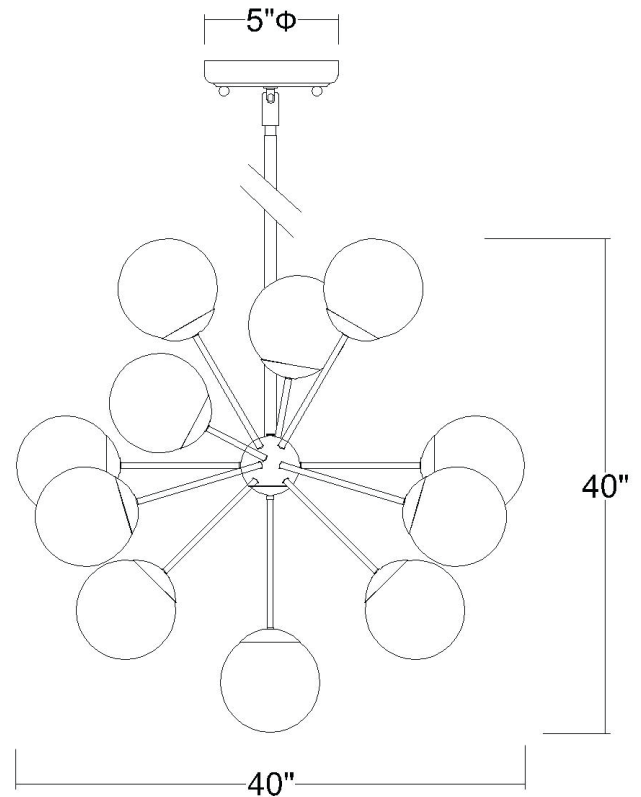

# TP20006ATB

## SOLEA 12-LIGHT GLOBE CHANDELIER

<b>Description:</b>	Solea 12-Light Globe Chandelier
<b>Finish:</b>	Antique Brass
<b>Dimensions:</b>	40" Dia. x 40" H
<b>Bulbs:</b>	12-60W Med.
<b>Installed Weight:</b>	21.5 lbs.
<b>Certification:</b>	cETL / dry location

<b>Material:</b>	Steel and glass
<b>Shades:</b>	NA
<b>Glass:</b>	Opal
<b>Canopy Dimensions:</b>	5" Dia.
<b>Chain/Wire:</b>	12' Wire
<b>Stems:</b>	3-12", 1-6", 1-3"
<b>Additional Finishes:</b>	NA