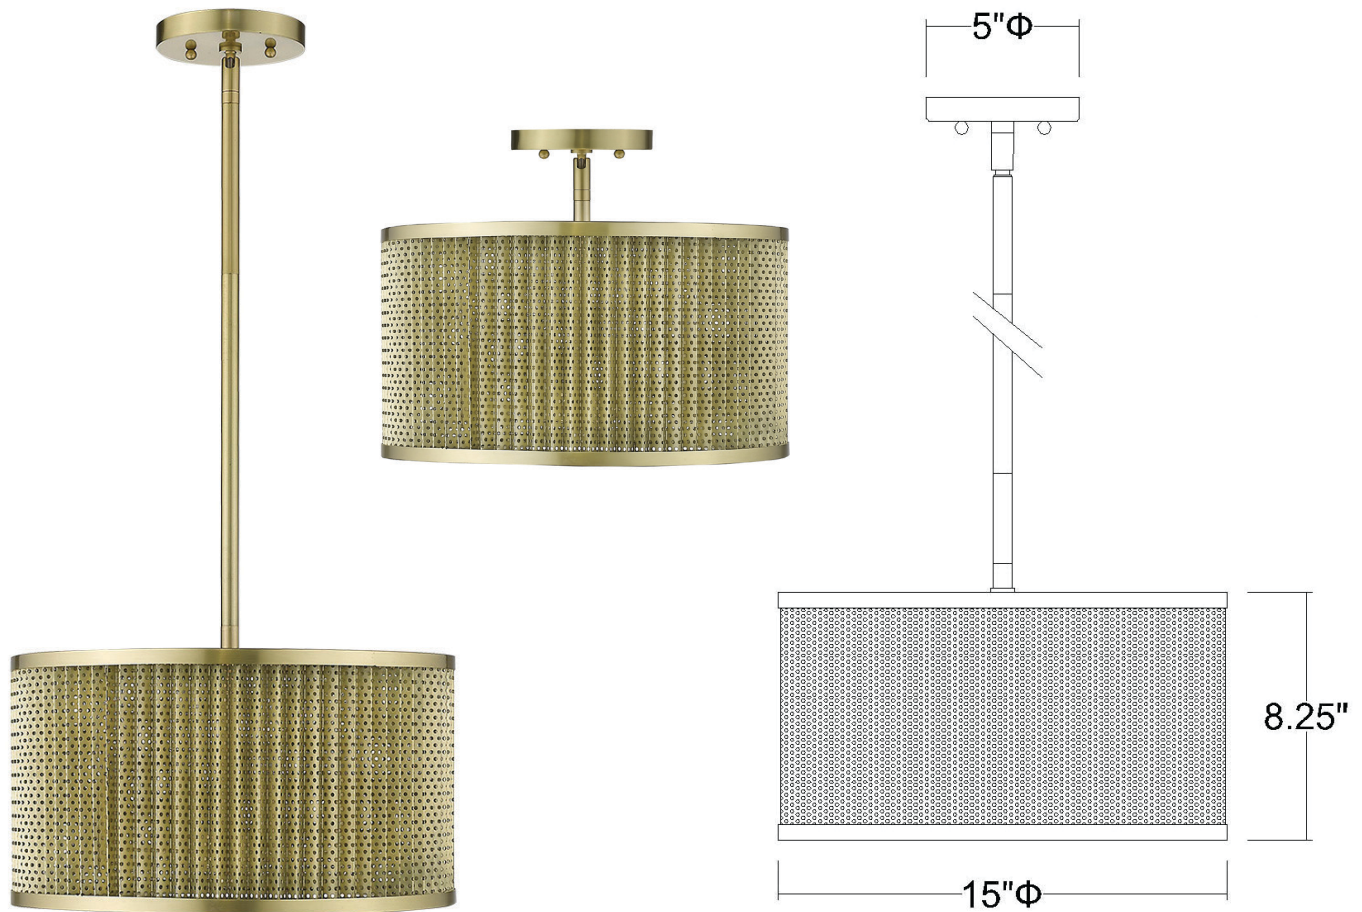

TP20013GD BASETTI 4-LIGHT PENDANT

Description: Basetti 4-Light Pendant

Finish: Gold

Dimensions: 15" Dia. x 8-1/4" H

Bulbs: 4-60W Cand.

Installed Weight: 10 lbs.

Certification: cUL / dry location

Material: Steel

Shades: Steel

Glass: NA

Canopy Dimensions: 5" Dia.

Chain/Wire: 12' W/ire

Stems: 3-12", 1-6", 1-3"

Additional Finishes: NA