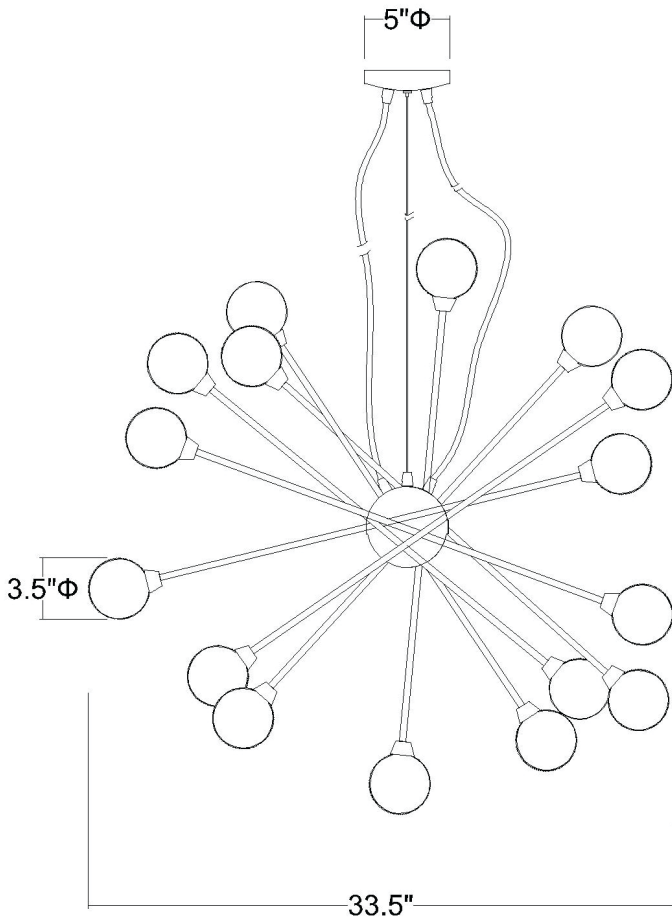

TP6366-16 GALAXIA CHANDELIER

Description:	Galaxia chandelier
Finish:	Brushed nickel
Dimensions:	33.5" dia. x 33.5" H
Bulbs:	16 x 25W G9
Shade:	Spun filament glass
Installed Weight:	10 lbs.
Certification:	c UL / dry location

Material:	Glass and steel
Glass:	Spun filament
Canopy Dimensions:	5" dia.
Mounting Holes:	NA
Switch:	NA
Cord:	Silver, 12'
Dimmable:	Yes