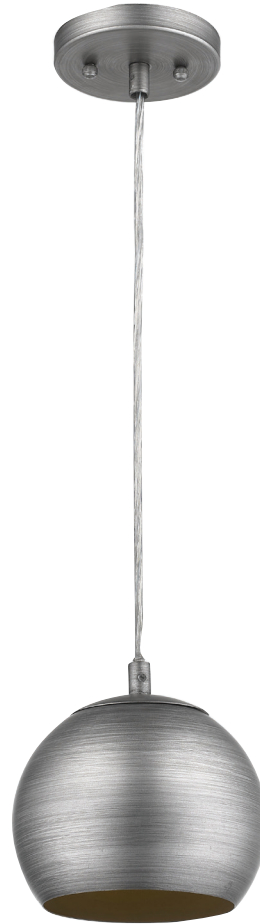

TP7263-66

LATITUDE CONVERTIBLE MINI PENDANT

can convert to flushmount

Description:	Latitude mini pendant
Finish:	Hand painted weathered pewter with gold interior
Dimensions:	7" dia. x 5.75" H
Bulbs:	1 x 60W Med.
Shade:	Steel
Installed Weight:	2.5 lbs.
Certification:	c UL / dry location

Material:	Steel
Glass:	NA
Canopy Dimensions:	5" dia.
Mounting Holes:	2.75" apart
Switch:	NA
Cord:	Silver, 12'
Dimmable:	Yes