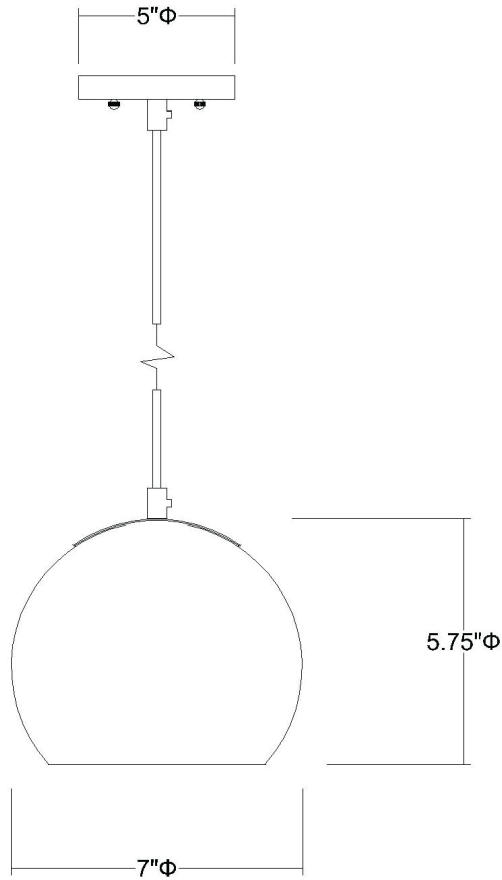

TP7263-66

LATITUDE CONVERTIBLE MINI PENDANT

can convert to flushmount

Description:	Latitude mini pendant
Finish:	Hand painted weathered pewter with gold interior
Dimensions:	7" dia. x 5.75" H
Bulbs:	1 x 60W Med.
Shade:	Steel
Installed Weight:	2.5 lbs.
Certification:	c UL / dry location

Material:	Steel
Glass:	NA
Canopy Dimensions:	5" dia.
Mounting Holes:	2.75" apart
Switch:	NA
Cord:	Silver, 12'
Dimmable:	Yes