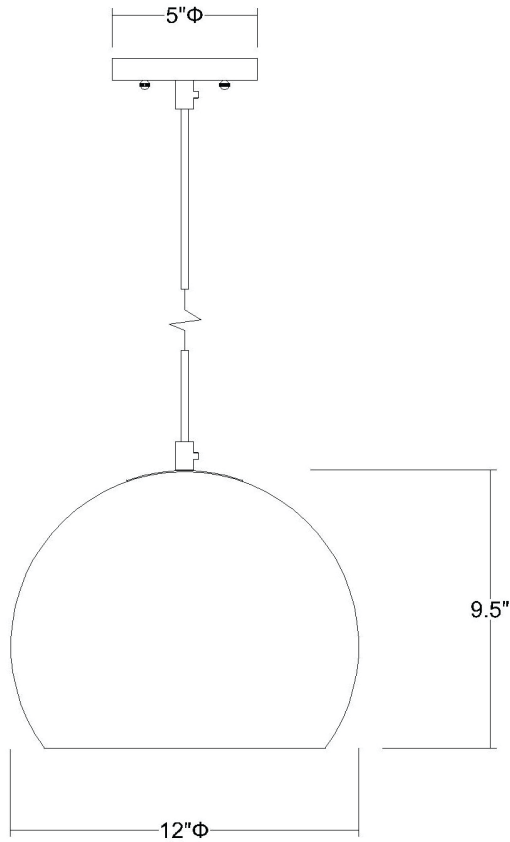

TP7265-76

LATITUDE CONVERTIBLE PENDANT

can convert to flushmount

Description:	Latitude pendant
Finish:	Hand painted antique gold with gold interior
Dimensions:	12" dia. x 9.5" H
Bulbs:	1 x 60W Med.
Shade:	Steel
Installed Weight:	3.3 lbs.
Certification:	c UL / dry location

Material:	Steel
Glass:	NA
Canopy Dimensions:	5" dia.
Mounting Holes:	2.75" apart
Switch:	NA
Cord:	Silver, 12'
Dimmable:	Yes