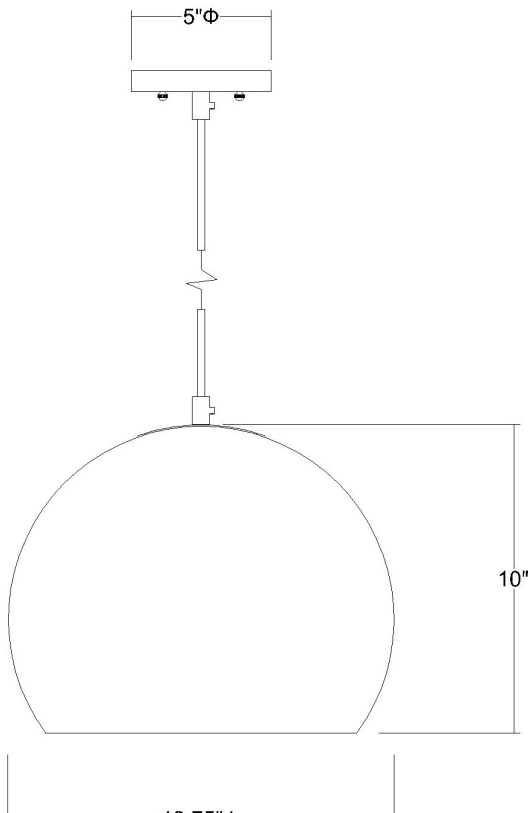

TP7267-66

LATITUDE CONVERTIBLE PENDANT

can convert to flushmount

Description:	Latitude pendant
Finish:	Hand painted weathered pewter with gold interior
Dimensions:	13.75" dia. x 10" H
Bulbs:	1 x 60W Med.
Shade:	Steel
Installed Weight:	4.2 lbs.
Certification:	c UL / dry location

Material:	Steel
Glass:	NA
Canopy Dimensions:	5" dia.
Mounting Holes:	2.75" apart
Switch:	NA
Cord:	Silver, 12'
Dimmable:	Yes