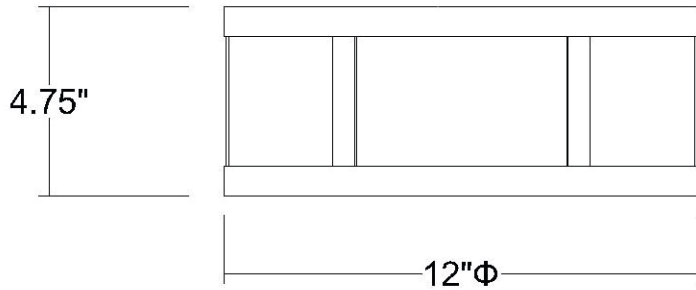

# TP7594 BUTLER CONVERTIBLE FLUSHMOUNT

can convert to pendant

<b>Description:</b>	Butler flushmount	<b>Material:</b>	Fabric and steel
<b>Finish:</b>	Polished chrome	<b>Glass:</b>	NA
<b>Dimensions:</b>	12" dia. x 4.75" H	<b>Canopy Dimensions:</b>	5" dia.
<b>Bulbs:</b>	2 x 40W Med.	<b>Switch:</b>	NA
<b>Shade:</b>	Coarse cream linen with opal acrylic diffuser	<b>Stems:</b>	Polished chrome, 12' wire, 45" stems (3-12", 1-6", 1-3")
<b>Installed Weight:</b>	5 lbs.	<b>Dimmable:</b>	Yes
<b>Certification:</b>	c UL / dry location		