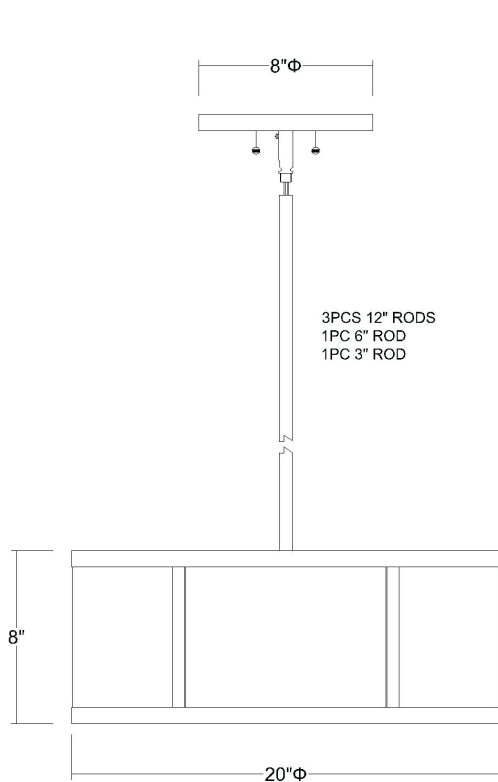

TP7997 BUTLER CONVERTIBLE PENDANT

Description:	Butler pendant
Finish:	Polished chrome
Dimensions:	20" dia. x 8" H
Bulbs:	3 x 60W Med.
Shade:	Coarse cream linen shade with opal acrylic diffuser
Installed Weight:	8.8 lbs.
Certification:	c UL / dry location

Material:	Fabric and steel
Glass:	NA
Canopy Dimensions:	8" dia.
Switch:	NA
Stems:	Polished chrome, 12' wire, 45" stems (3-12", 1-6", 1-3")
Dimmable:	Yes