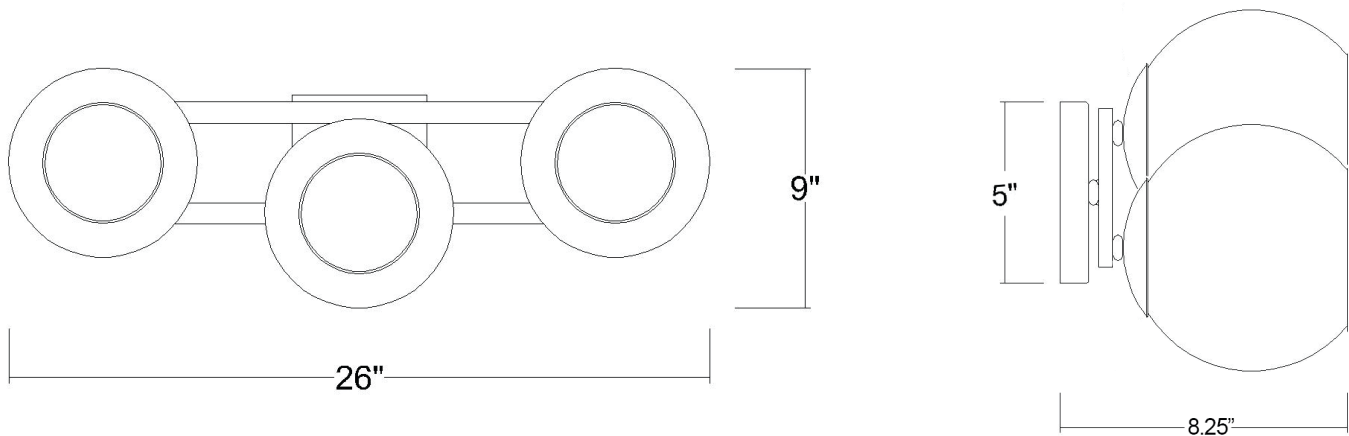

## LUNETTE 3-LIGHT WALL SCONCE

<b>Description:</b>	Lunette 3-Light Wall Sconce
<b>Finish:</b>	Aged Brass
<b>Dimensions:</b>	26" W x 9" H x 8-1/4" ext. Height on Center: 5-1/2"
<b>Bulbs:</b>	3-100W Med.
<b>Installed Weight:</b>	5.25 lbs.
<b>Certification:</b>	cUL / damp location

<b>Material:</b>	Steel and glass
<b>Shades:</b>	Glass
<b>Glass:</b>	Smoke
<b>Back Plate Dimensions:</b>	5" Sq.
<b>Chain/Wire:</b>	NA
<b>Additional Finishes:</b>	NA