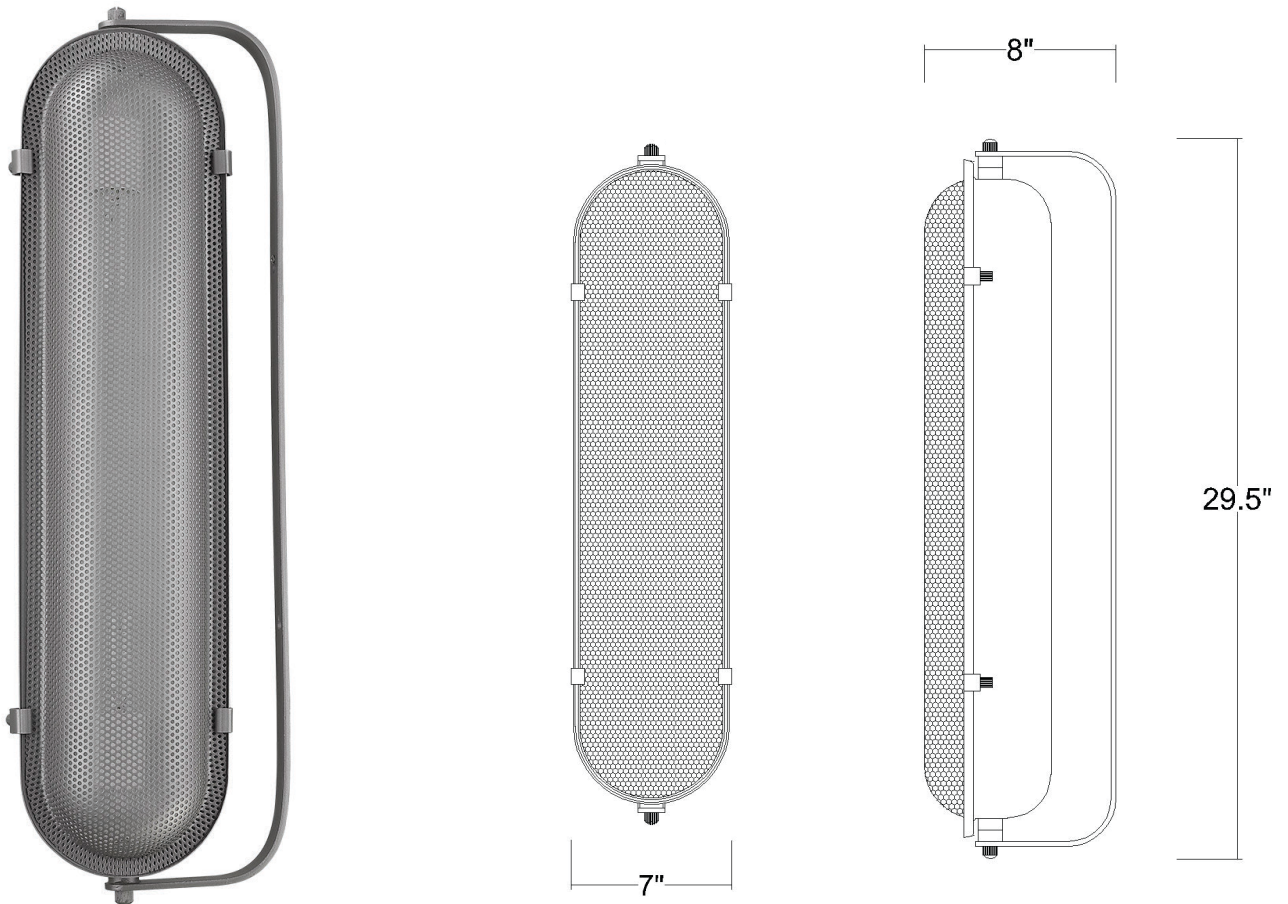

TW40050GY TERRA 2-LIGHT WALL SCONCE

Description:	Terra 2-Light Wall Sconce
Finish:	Gray
Dimensions:	29-1/2" L x 7" W x 8" ext. Height on center: NA
Bulbs:	2-60W Med.
Installed Weight:	13.2 lbs.
Certification:	ETL

Material:	Steel
Shades:	Steel
Glass:	NA
Back Plate Dimensions:	26" x 1-1/4"
Cord:	8' gray plug-in
Switch:	On/off line
Additional Finishes:	NA