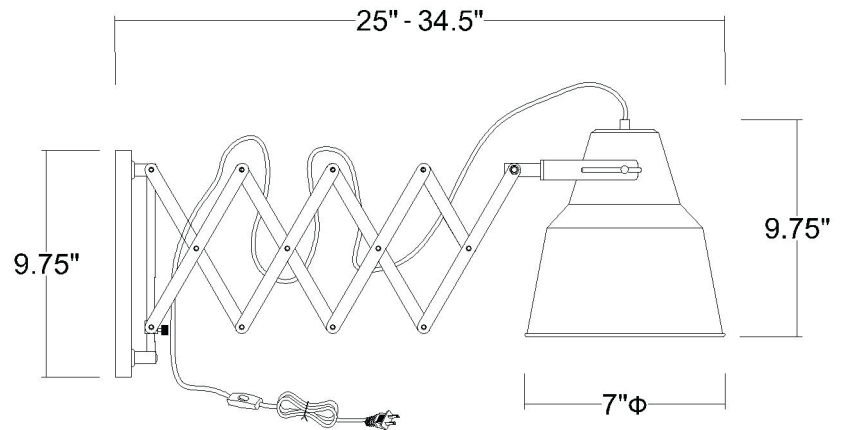

# TW40060GY

## PLEXUS 1-LIGHT WALL SCONCE

**Description:** Plexus 1-Light Wall Sconce

**Finish:** Gray

**Dimensions:** 7" Dia. x 9-3/4" H x 25" ext.

**Bulbs:** 1-60W Med.

**Installed Weight:** 8.8 lbs.

**Certification:** cETL

**Material:** Steel

**Shades:** Steel

**Glass:** NA

**Back Plate Dimensions:** 6" x 9-3/4"

**Cord:** 8' gray plug-in

**Switch:** On/Off Line

**Additional Finishes:** NA