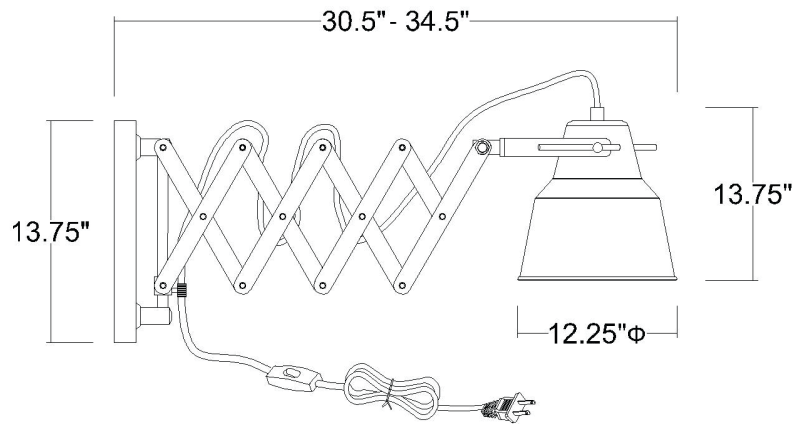

TW40061GY

PLEXUS 1-LIGHT WALL SCONCE

Description:	Plexus 1-Light Wall Sconce
Finish:	Gray
Dimensions:	12-1/4" Dia. x 13-3/4" H x 30-1/2" ext.
Bulbs:	1-100W Med.
Installed Weight:	15.4 lbs.
Certification:	cETL

Material:	Steel
Shades:	Steel
Glass:	NA
Back Plate Dimensions:	8" x 13-3/4"
Cord:	8' gray plug-in
Switch:	On/Off Line