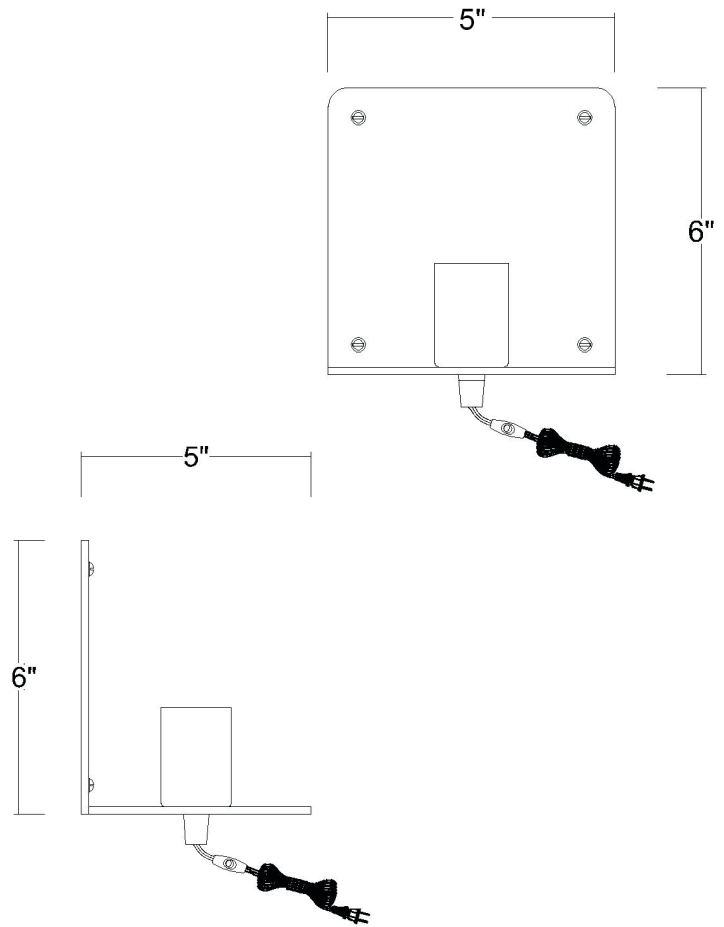

# TW40070AB

## ARRIS 1-LIGHT WALL SCONCE

**Description:** Arris 1-Light Wall Sconce

**Finish:** Aged Brass

**Dimensions:** 5" W x 6" H x 5" ext.

**Bulbs:** 1-60W Med.

**Installed Weight:** 3 lbs.

**Certification:** cUL / damp location

**Material:** Steel

**Shades:** NA

**Glass:** NA

**Back Plate Dimensions:** 6" Sq.

**Cord:** 6' clear plug-in

**Switch:** 3-way inline

**Additional Finishes:** NA