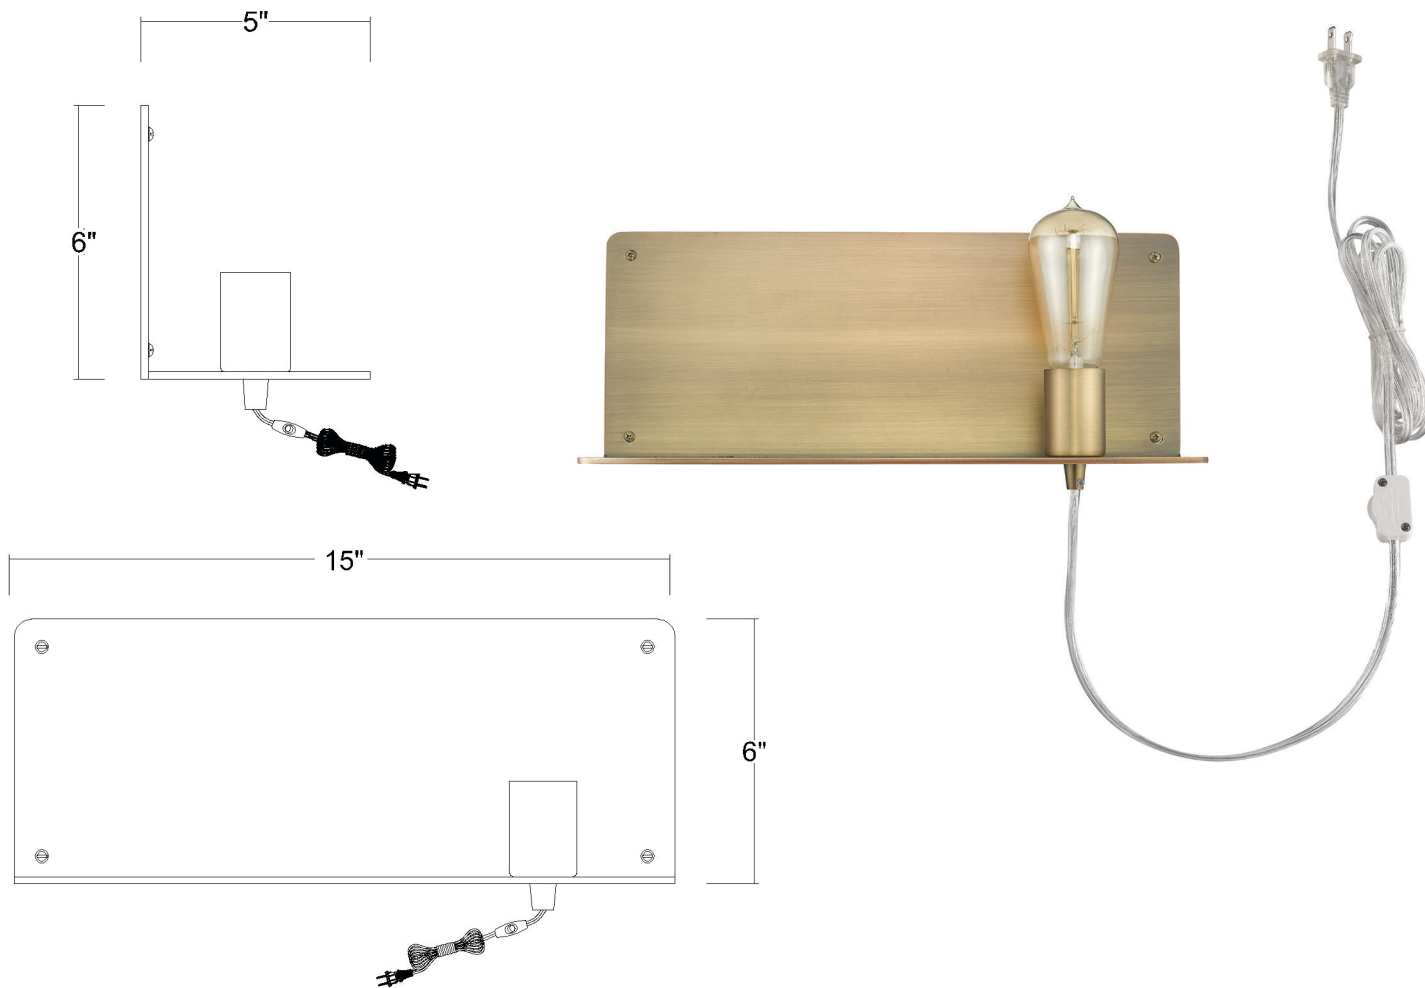

# TW40071AB

## ARRIS 1-LIGHT WALL SCONCE

**Description:** Arris 1-Light Wall Sconce

**Finish:** Aged Brass

**Dimensions:** 15" W x 6" H x 5" ext.

**Bulbs:** 1-60W Med.

**Installed Weight:** 7.25 lbs.

**Certification:** cUL / damp location

**Material:** Steel

**Shades:** NA

**Glass:** NA

**Back Plate Dimensions:** 15" x 6"

**Cord:** 6' clear plug-in

**Switch:** 3-way inline

**Additional Finishes:** NA