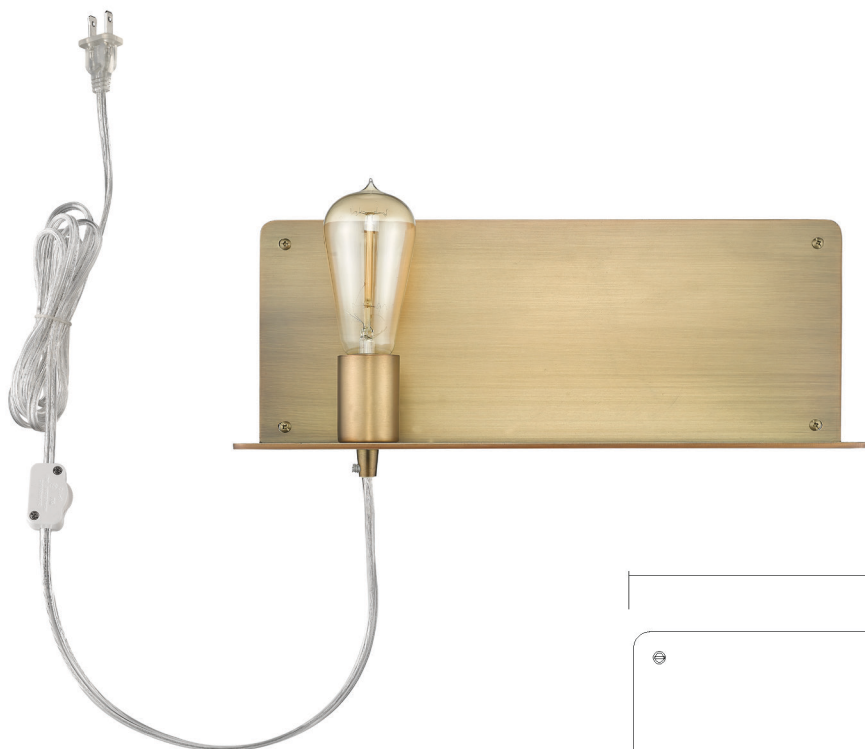

TW40072AB

ARRIS 1-LIGHT WALL SCONCE

Description: Arris 1-Light Wall Sconce

Finish: Aged Brass

Dimensions: 15" W x 6" H x 5" ext.

Bulbs: 1-60W Med.

Installed Weight: 7.25 lbs.

Certification: cUL / damp location

Material: Steel

Shades: NA

Glass: NA

Back Plate Dimensions: 15" x 6"

Cord: 6' clear plug-in

Switch: 3-way inline

Additional Finishes: NA