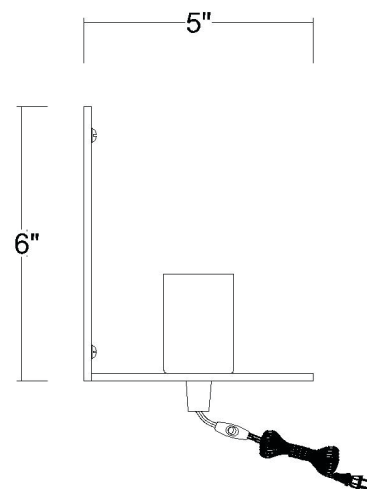

TW40072AB

ARRIS 1-LIGHT WALL SCONCE

Description: Arris 1-Light Wall Sconce

Finish: Aged Brass

Dimensions: 15" W x 6" H x 5" ext.

Bulbs: 1-60W Med.

Installed Weight: 7.25 lbs.

Certification: cUL / damp location

Material: Steel

Shades: NA

Glass: NA

Back Plate Dimensions: 15" x 6"

Cord: 6' clear plug-in

Switch: 3-way inline

Additional Finishes: NA