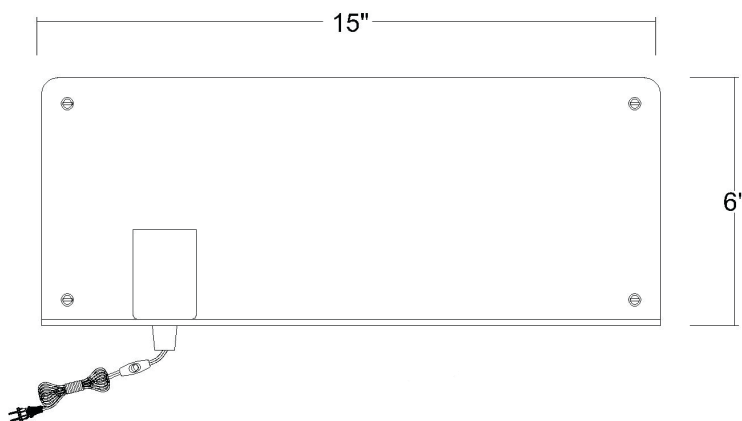

TW40072AB

ARRIS 1-LIGHT WALL SCONCE

Description: Arris 1-Light Wall Sconce

Finish: Aged Brass

Dimensions: 15" W x 6" H x 5" ext.

Bulbs: 1-60W Med.

Installed Weight: 7.25 lbs.

Certification: cUL / damp location

Material: Steel

Shades: NA

Glass: NA

Back Plate Dimensions: 15" x 6"

Cord: 6' clear plug-in

Switch: 3-way inline

Additional Finishes: NA