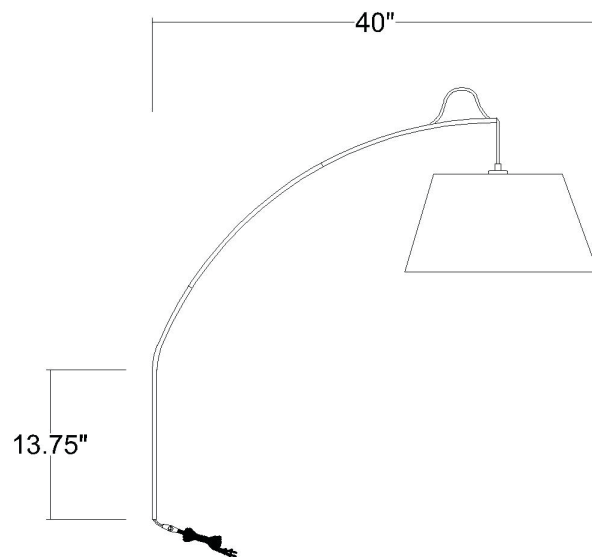

# TW40080WH

## DELLA 1-LIGHT WALL SCONCE

<b>Description:</b>	Della 1-Light Wall Sconce
<b>Finish:</b>	White
<b>Dimensions:</b>	17-3/4" Dia. x 37-1/2" H x 40" ext.
<b>Bulbs:</b>	1-100W Med.
<b>Installed Weight:</b>	17 lbs.
<b>Certification:</b>	ETL

<b>Material:</b>	Aluminum, steel and fabric
<b>Shades:</b>	Fabric
<b>Glass:</b>	NA
<b>Back Plate Dimensions:</b>	13-3/4" L x 1-1/2"
<b>Cord:</b>	8' white plug-in
<b>Switch:</b>	On/Off Line