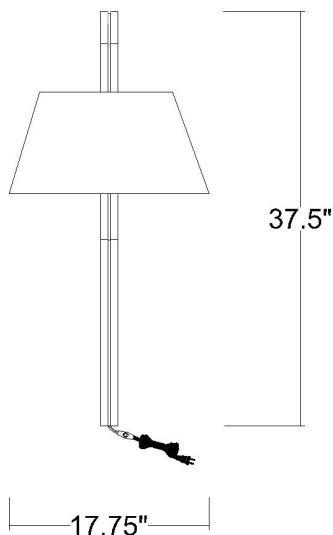

## DELLA 1-LIGHT WALL SCONCE

<b>Description:</b>	Della 1-Light Wall Sconce
<b>Finish:</b>	White
<b>Dimensions:</b>	17-3/4" Dia. x 37-1/2" H x 40" ext.
<b>Bulbs:</b>	1-100W Med.
<b>Installed Weight:</b>	17 lbs.
<b>Certification:</b>	ETL

<b>Material:</b>	Aluminum, steel and fabric
<b>Shades:</b>	Fabric
<b>Glass:</b>	NA
<b>Back Plate Dimensions:</b>	13-3/4" L x 1-1/2"
<b>Cord:</b>	8' white plug-in
<b>Switch:</b>	On/Off Line