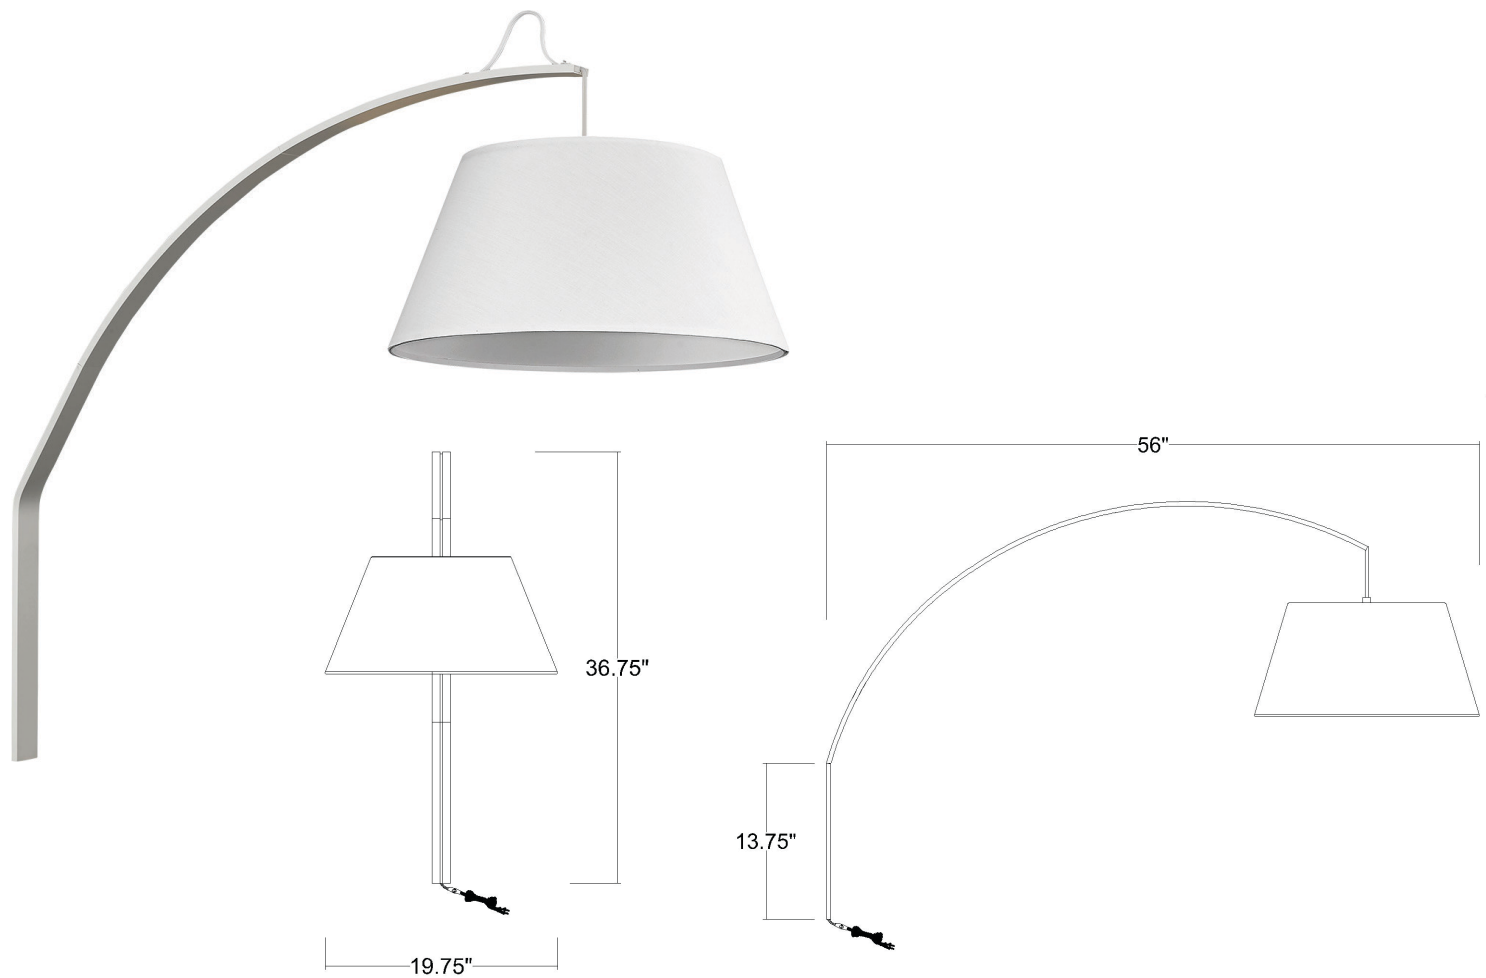

TW40081WH

DELLA 1-LIGHT WALL SCONCE

Description:	Della 1-Light Wall Sconce
Finish:	White
Dimensions:	19-3/4" Dia. x 36-3/4" H x 56" ext.
Bulbs:	1-100W Med.
Installed Weight:	17 lbs.
Certification:	ETL

Material:	Aluminum, steel and fabric
Shades:	Fabric
Glass:	NA
Back Plate Dimensions:	13-3/4" x 1-1/2"
Cord:	8' white plug-in
Switch:	On/Off Line