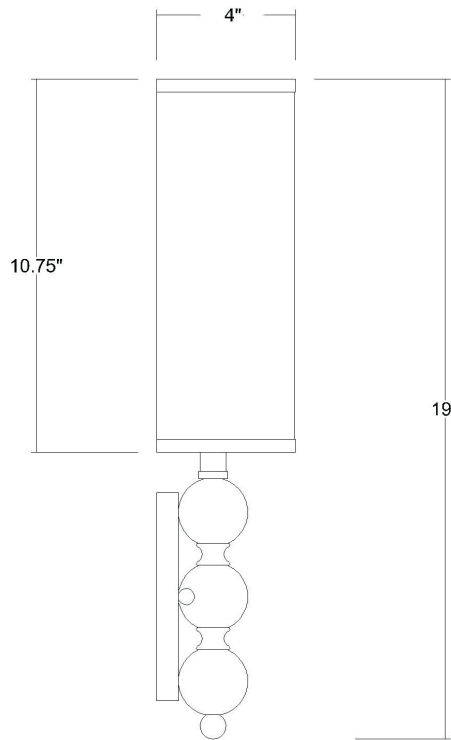

# TW6358

## ST. CLARE ADA WALL SCONCE

Front view

Side view

<b>Description:</b>	St. Clare ADA wall sconce
<b>Finish:</b>	Polished chrome
<b>Dimensions:</b>	19" H x 8" W x 4" ext. Height on center: 15"
<b>Bulbs:</b>	1 x 60W Cand.
<b>Shade:</b>	White linen 1/2 round
<b>Installed Weight:</b>	2 lbs.
<b>Certification:</b>	c UL / dry location

<b>Material:</b>	Steel and fabric
<b>Glass:</b>	NA
<b>Back Plate Dimensions:</b>	6" dia.
<b>Mounting Holes:</b>	2.75" apart
<b>Switch:</b>	NA
<b>Cord:</b>	NA
<b>Dimmable:</b>	Yes