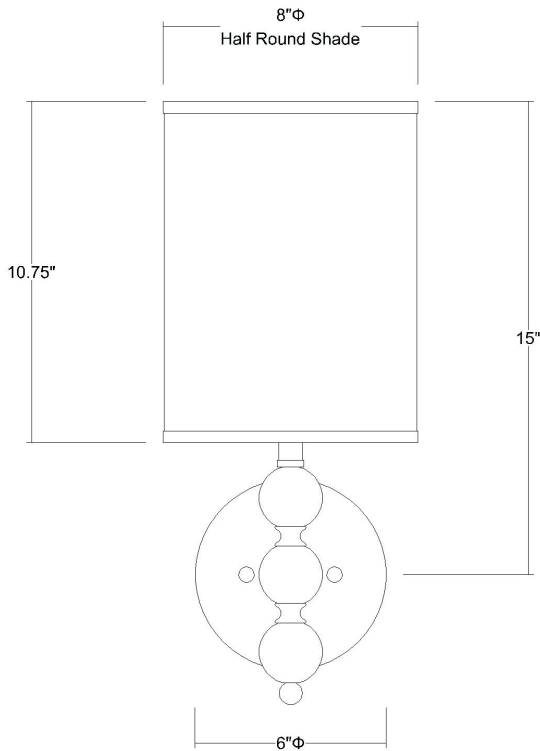

# TW6358

## ST. CLARE ADA WALL SCONCE

Front view

Side view

<b>Description:</b>	St. Clare ADA wall sconce
<b>Finish:</b>	Polished chrome
<b>Dimensions:</b>	19" H x 8" W x 4" ext. Height on center: 15"
<b>Bulbs:</b>	1 x 60W Cand.
<b>Shade:</b>	White linen 1/2 round
<b>Installed Weight:</b>	2 lbs.
<b>Certification:</b>	c UL / dry location

<b>Material:</b>	Steel and fabric
<b>Glass:</b>	NA
<b>Back Plate Dimensions:</b>	6" dia.
<b>Mounting Holes:</b>	2.75" apart
<b>Switch:</b>	NA
<b>Cord:</b>	NA
<b>Dimmable:</b>	Yes