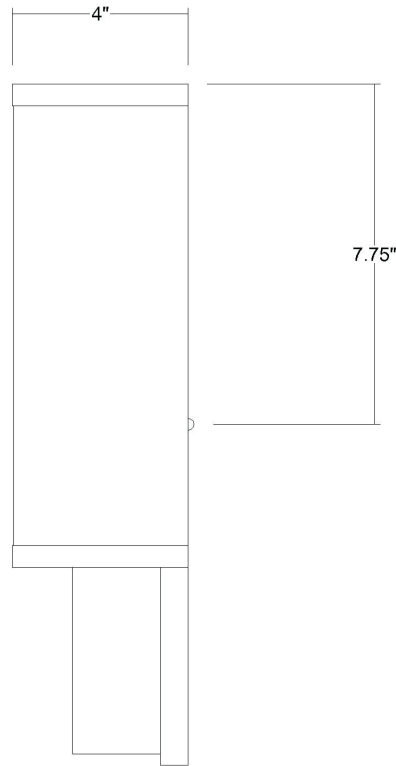

TW6600

FINESTRA ADA WALL SCONCE

Front view

Side view

Description:	Finestra ADA wall sconce
Finish:	Espresso/polished chrome
Dimensions:	15.5" H x 6" W x 4" ext. Height on center: 7.75"
Bulbs:	1 x 60W Cand.
Shade:	Homespun linen
Installed Weight:	2.5 lbs.
Certification:	c UL / dry location

Material:	Steel and fabric
Glass:	NA
Back Plate Dimensions:	4.5" x 15.5"
Mounting Holes:	2.75" apart
Switch:	NA
Cord:	NA
Dimmable:	Yes