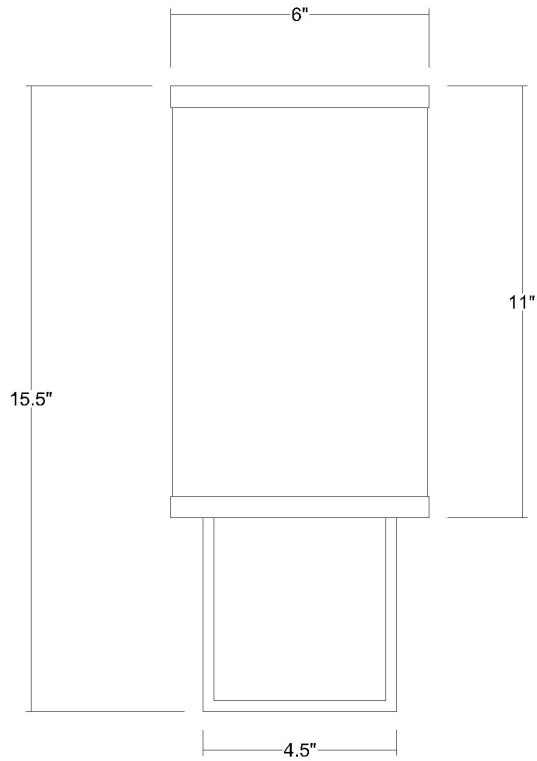

TW6600

FINESTRA ADA WALL SCONCE

Front view

Side view

Description:	Finestra ADA wall sconce
Finish:	Espresso/polished chrome
Dimensions:	15.5" H x 6" W x 4" ext. Height on center: 7.75"
Bulbs:	1 x 60W Cand.
Shade:	Homespun linen
Installed Weight:	2.5 lbs.
Certification:	c UL / dry location

Material:	Steel and fabric
Glass:	NA
Back Plate Dimensions:	4.5" x 15.5"
Mounting Holes:	2.75" apart
Switch:	NA
Cord:	NA
Dimmable:	Yes