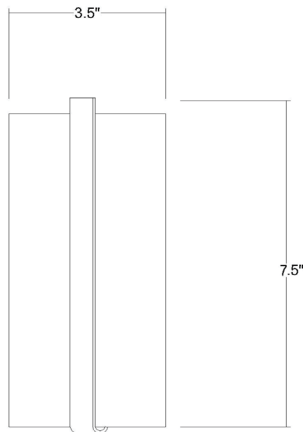

TW7583

APOLLO ADA WALL SCONCE

Front view

Side view

Description:	Apollo ADA wall sconce
Finish:	Polished chrome
Dimensions:	7.5" H x 12" W x 3.5" ext. Height on center: 3.75"
Bulbs:	1 x 60W Cand.
Shade:	Glass
Installed Weight:	3.5 lbs.
Certification:	c UL / dry location

Material:	Glass and steel
Glass:	Frosted white curve
Back Plate Dimensions:	9" x 6"
Mounting Holes:	2.75" apart
Switch:	NA
Cord:	NA
Dimmable:	Yes