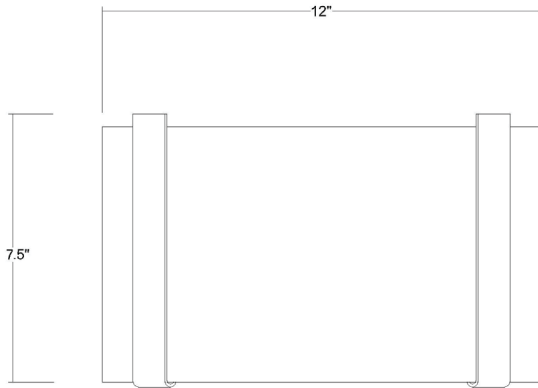

TW7583

APOLLO ADA WALL SCONCE

Front view

Side view

Description:	Apollo ADA wall sconce
Finish:	Polished chrome
Dimensions:	7.5" H x 12" W x 3.5" ext. Height on center: 3.75"
Bulbs:	1 x 60W Cand.
Shade:	Glass
Installed Weight:	3.5 lbs.
Certification:	c UL / dry location

Material:	Glass and steel
Glass:	Frosted white curve
Back Plate Dimensions:	9" x 6"
Mounting Holes:	2.75" apart
Switch:	NA
Cord:	NA
Dimmable:	Yes